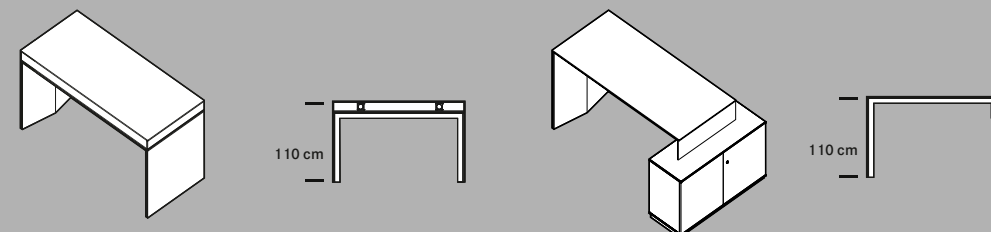

The fabric covering which hides a solid steel beam and the cable management is attached to the panel legs by means of a welt seam. For cleaning or replacement it can easily be removed.

Systemübersicht System Overview