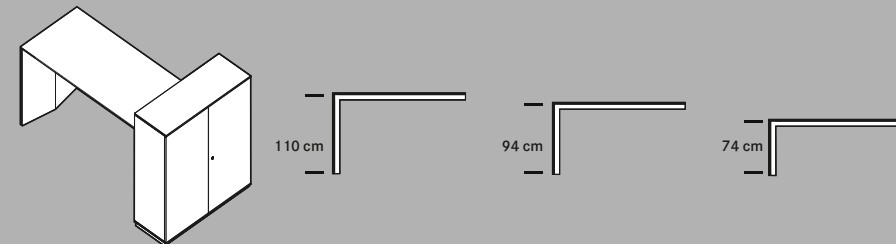

The fabric covering which hides a solid steel beam and the cable management is attached to the panel legs by means of a welt seam. For cleaning or replacement it can easily be removed.

Systemübersicht System Overview