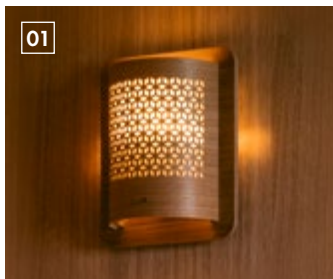

TOP QUALITY AND WELL-DESIGNED. DOWN TO THE FINEST DETAILS

We also emphasise high-quality accessories for the S1 SAUNA. Our stool fits perfectly into our space-saving design. That's because when the sauna is retracted, it's simply stowed away beneath the bench. Another aesthetic bright spot: the CLARA sauna lamp ensures a relaxed atmosphere while sauna bathing. And for even greater relaxation, treat yourself to the pleasures of splashing water on the hot stones. So you can't do without a bucket and dipper. Have fun!

01