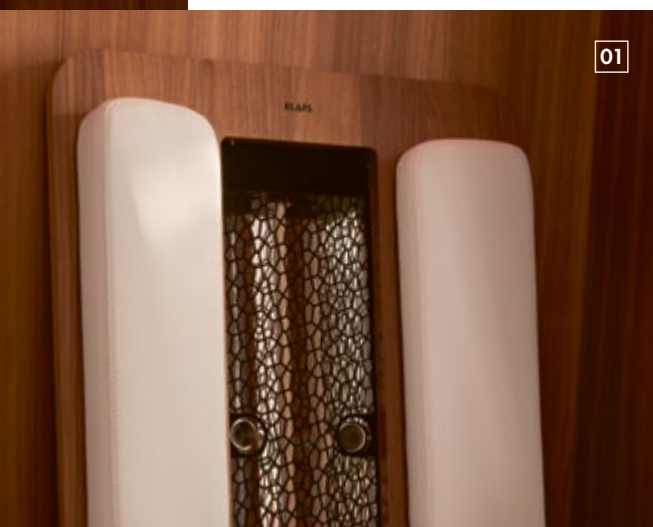

S1 INFRARED: DEEP HEAT THAT HITS THE SPOT

Feeling good – it's all about the setting. You can choose between three stages: Soft, Medium or Intensive. As soon as you lean back, the programme will start. In order for the infrared source to fully deploy its beneficial effect and your skin is not unduly stressed, four SensoCare sensors in the infrared heater carry out contact-free skin temperature readings during the entire programme and adjust the intensity of the radiation to your body – very gently and completely automatically.

Thanks to the comfort heating under the seats, the cabin interior is always quickly heated to a comfortable temperature between 27°C and 35°C. Your S1 INFRARED will be pleasantly warm from the first moment on. That is why your relaxation and feel-good time starts the moment you enter the cabin.

The patented low-temperature ceramics radiator uses the heating power of infrared-C radiation and is of such a high quality that we give you a lifetime warranty on this product. It also confidently meets the guidelines of the RAL-Gütegemeinschaft (Quality Assurance Association) for infrared heating cabins. This allows you to relax completely.

01 SensoCare. The heat intensity is regulated automatically via the contact-free skin temperature measurement.