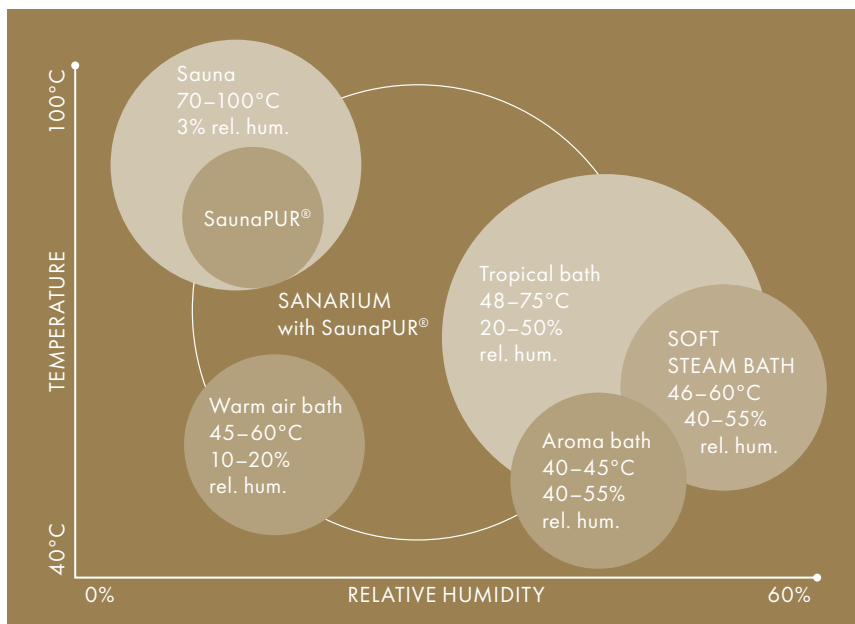

FOLLOW YOUR INTUITION. THE SANARIUM® FROM KLAFS

Everyone is special and deserves a special kind of relaxation. Follow your own desires and needs and create one-of-a-kind moments of well-being – with the SANARIUM® from KLAFS. The S1 SAUNA then becomes five enjoyable saunas in one: a classic sauna, a hot-air bath, a tropical bath, an aroma bath, and a soft steam bath.

The SANARIUM® meets individual wishes with aplomb and creates unforgettable moments. And the relaxation offered by the SANARIUM® is not only particularly enjoyable, but has been proved to be good for you, too. Thus, for example, a study by the renowned Charité teaching hospital in Berlin shows that the SANARIUM®, which features gentle heat and a thermal environment that is gentle on the cardiovascular system, can lower high blood pressure and alleviate circulatory disorders. And that's not all: regular SANARIUM® sessions help train the cardiovascular system and effectively prevent colds. Using the SANARIUM® has been shown to have an overall beneficial effect on the immune system. Moreover, our skin – our largest organ – really relishes this luxury beauty treatment: it's not only cleansed but supplied with nutrients and minerals at the same time.