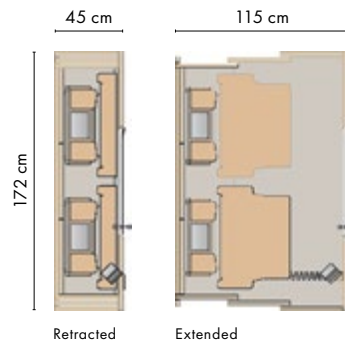

LARGE

Dimensions:
211 x 202 x 160 cm
Reclining width: 180 cm
Power: 230 V, 3.5 kW**;
alternative 400 V, 6 kW

EXTRA LARGE

Dimensions:
211 x 232 x 160 cm
Reclining width: 210 cm
Power: 400 V, 6 kW

Unless indicated otherwise, all dimensions are shown as height x width x depth.
*Alternative: 3 kW/13 A (for Switzerland). **230 V connection only possible with insulating glass S1 EcoSmart.

230 V
 PLUG IN.
 TAKE A SEAT.
 RELAX.

'RETRACTED' AND 'EXTENDED' BLUEPRINTS

SINGLE

Dimensions: 211 x 122 x 115 cm
 Power output: 230 V, 1.7 kW

DOUBLE

Dimensions: 211 x 172 x 115 cm
 Power output: 230 V, 2.5 kW