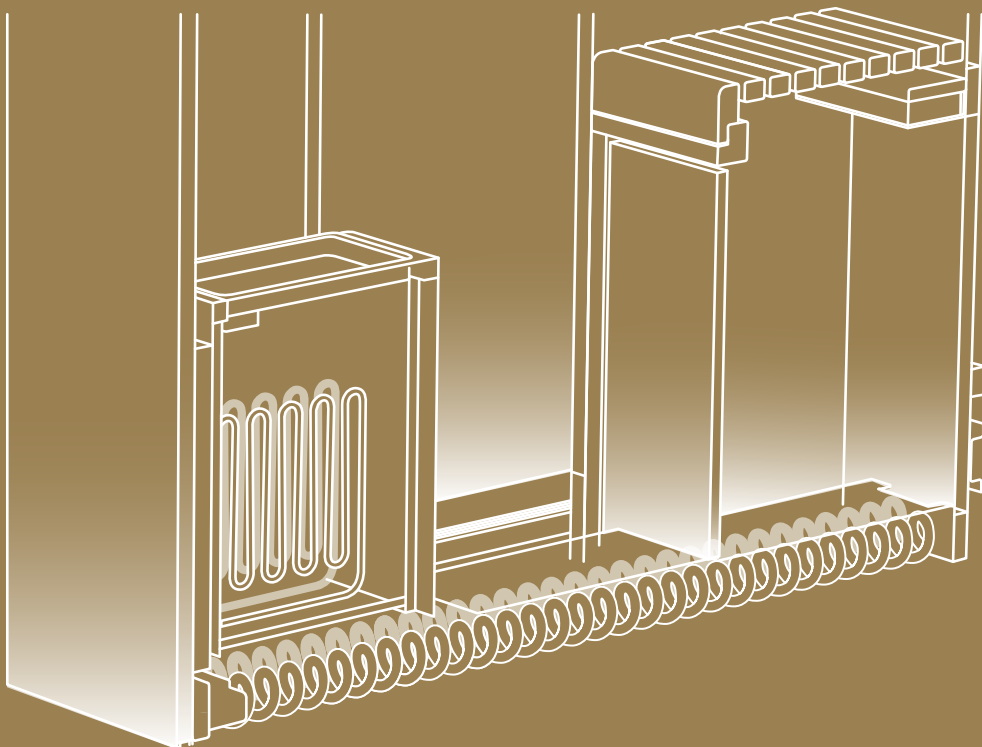

THE HEART OF THE SAUNA. THE VARIUS SAUNA HEATER WITH DRIVE HOME SYSTEM

The heater has always been considered the very heart of a sauna. So it stands to reason that the S1 SAUNA heater is its centrepiece. Thanks to its specially designed system, when the sauna is opened, the heater is automatically moved out of its storage space. Its modern appearance, high-quality materials, and innovative safety concept are unrivalled.

A safety guard is unnecessary, thanks to the elegant flock finish on the heater shell. The large quantity of premium-quality olivine stones ensures intensive vaporization for lots of sauna pleasure. And if you also like the softer side of sauna bathing, try the VARIUS S SANARIUM® heater. This transforms one sauna into five: a classic sauna, a hot-air bath, a tropical bath, an aroma bath, and a soft steam bath.

A clean solution: The entire connection technology of the VARIUS heater is stored in the multifunction channel and out of sight.