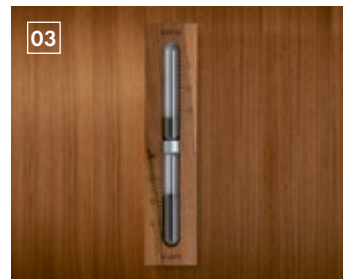

03

01 Ambience: The CLARA sauna lamp has a warm, relaxing light. **02 03** Two in one: the deluxe sauna hourglass and sauna thermometer. But your own feeling is the most important measurement. If you feel comfortable, that's what counts!