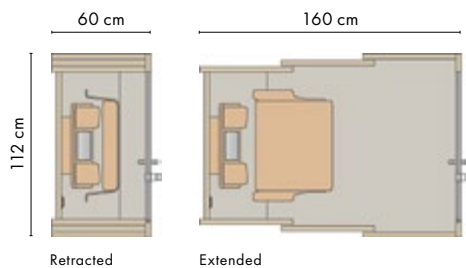

'RETRACTED' AND 'EXTENDED' BLUEPRINTS

SINGLE

Dimensions: 201 x 112 x 160 cm

Power output: 230 V, 0.4 kW

Unless indicated otherwise, all dimensions are shown as height x width x depth.