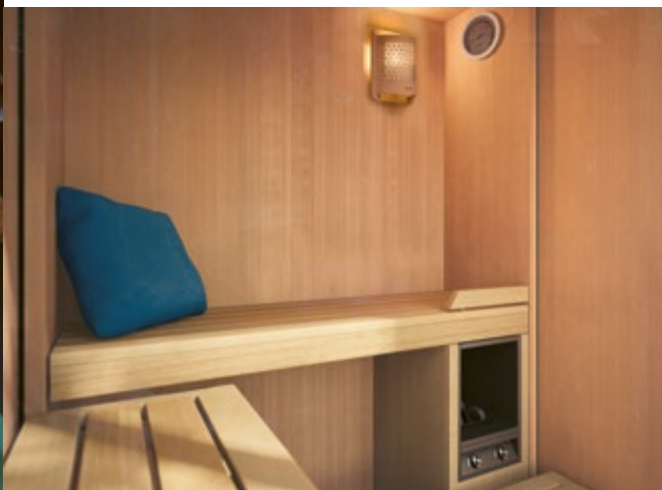

living room

REDUC- TION

OF THE S1 PRINCIPLE

SPACE FOR MANY POSSIBILITIES

THE FEATURES

For the interior panelling of the S1, you have the choice between natural hemlock, waxed walnut or Swiss stone pine*. To make the recliners as pleasant as possible, we use a hardly heat-conductive, splinter-free softwood. The MONO sauna oven with integrated control unit for controlling temperature and bathing time is placed beneath the bench to save space. Homely style is provided by the atmospheric CLARA sauna lighting. A sauna thermometer, stopper bars, which prevent the sauna from being inadvertently closed, and a stool are also part of the basic equipment of the S1 SAUNA MANUAL.