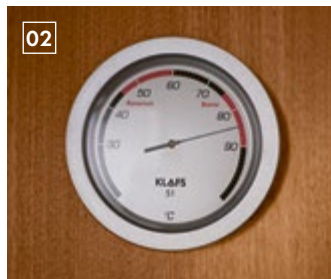

TOP QUALITY AND WELL-DESIGNED. DOWN TO THE FINEST DETAILS

We also emphasise high-quality accessories for the S1 SAUNA. Our stool fits perfectly into our space-saving design. That's because when the sauna is retracted, it's simply stowed away beneath the bench. Another aesthetic bright spot: the CLARA sauna lamp ensures a relaxed atmosphere while sauna bathing. And for even greater relaxation, treat yourself to the pleasures of splashing water on the hot stones. So you can't do without a bucket and dipper. Have fun!

01

02

03

01 Ambience: The CLARA sauna lamp has a warm, relaxing light. **02 03** Two in one: the deluxe sauna hourglass and sauna thermometer. But your own feeling is the most important measurement. If you feel comfortable, that's what counts!

04

05

04 Pouring with power: A bucket and dipper are available upon request.

05 The S1 SAUNA stool: You scarcely know it's there once it's stowed away under the bench.