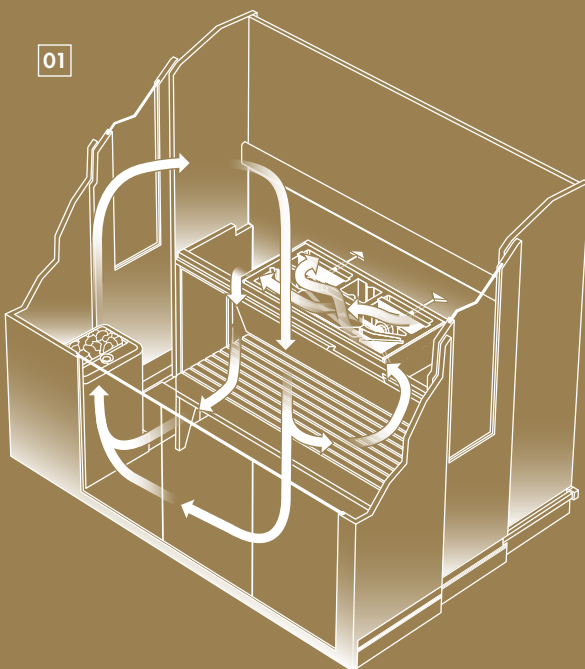

The integrated air purification system with coconut carbon filter dehumidifies the used cabin exhaust air and removes odours and dust. The exhaust air that is then fed into the room no longer has to be directed outside, ventilation is not necessary. Simultaneously, the fresh room air is drawn in and preheated by passing the hot exhaust air. Pollen, house dust, ozone and pollutants are also filtered out. The SCC climate module contributes to a noticeably improved air quality not only in the surrounding room, but also in the sauna cabin. Since the air no longer has to be discharged into the open air, no structural changes such as wall openings are required. Another big advantage: As the air no longer has to be discharged into the open no structural changes are required, for example wall openings.