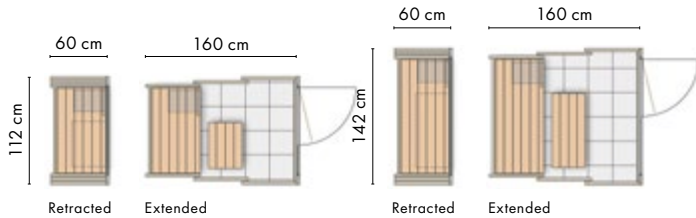

'RETRACTED' AND 'EXTENDED' BLUEPRINTS

NEW! The S1 SAUNA MANUAL now offers you relaxation in even less space. In the EXTRA SMALL and SMALL sizes, choose between the version with 3 elements, with an extended depth of 160 cm, or the version with 2 elements, in which the sauna is only 110 cm deep when extended.