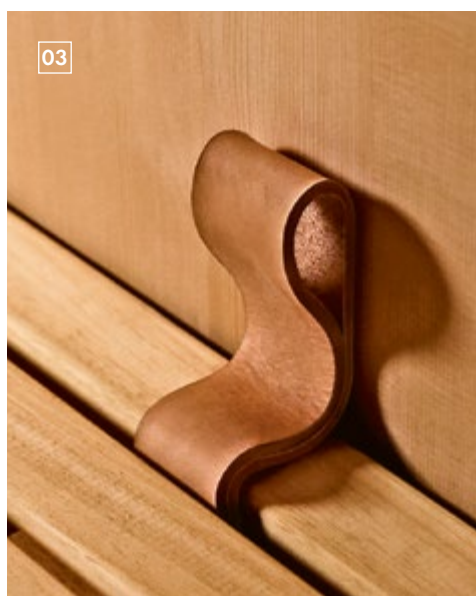

01

02

PERFECT APPOINTMENTS FOR RELAXATION. RIGHT DOWN TO YOUR TOES

We believe in high quality through and through – and that applies to the interior design as well. That's why we choose naturally grown, knot-free eastern hemlock. This North American conifer is particularly well suited for use in saunas because it releases heat so evenly. We also offer the interior trim in walnut or lively patterned Swiss pine* on request. Swiss pine is rumoured to have a positive effect on the cardiovascular system. This wood is also said to enhance well-being and promote deep, restful sleep. So make yourself comfortable!