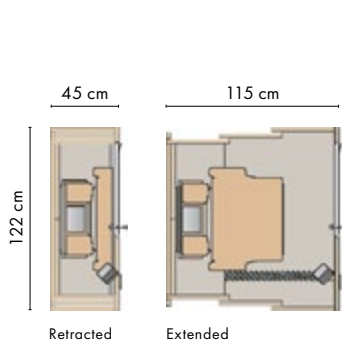

'RETRACTED' AND 'EXTENDED' BLUEPRINTS

SINGLE

Dimensions: 211 x 122 x 115 cm
Power output: 230 V, 1.7 kW