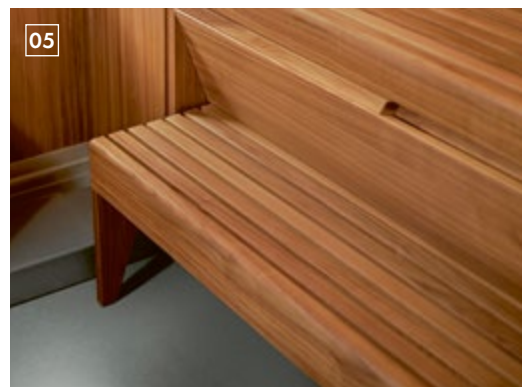

05

04 Pouring with power: A bucket and dipper are available upon request.

05 The S1 SAUNA stool: You scarcely know it's there once it's stowed away under the bench.