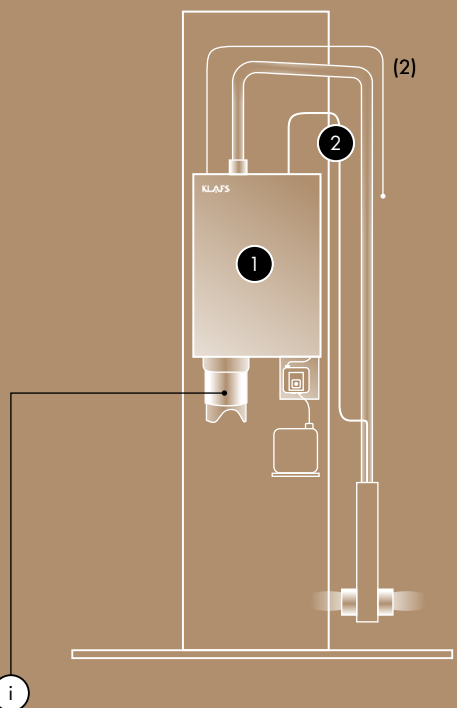

Thanks to the shape of the tank, two movements are all that are needed in order to descale the vaporiser at periodic intervals.