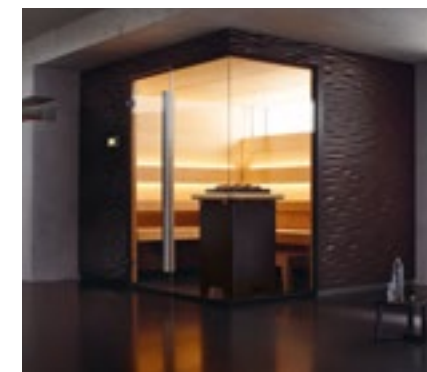

SHAPE

The appeal of SHAPE lies in its perfect blend of athletic, modern design with maximum comfort. Its striking character is manifested in intricate exterior cladding, which is equally special to the touch. A glass front, extending over two corners, and a striking vertical door handle complete the picture. Luxury and quality continue as axiomatic themes in the interior, where hemlock has been used throughout for the interior cladding and benches, thus creating a unique atmosphere of relaxation.