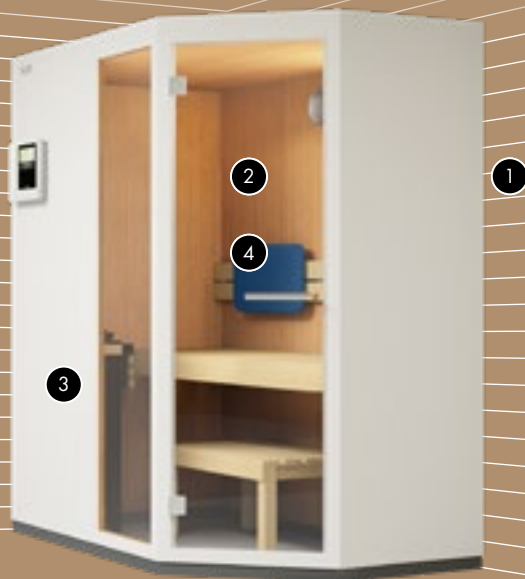

EASY

With a cool contemporary design, this sauna – which is extremely simple to assemble, even without the aid of professionals – is the perfect choice for urban dwellers who attach importance to aesthetic design, yet wish to remain flexible. Just like EASY.