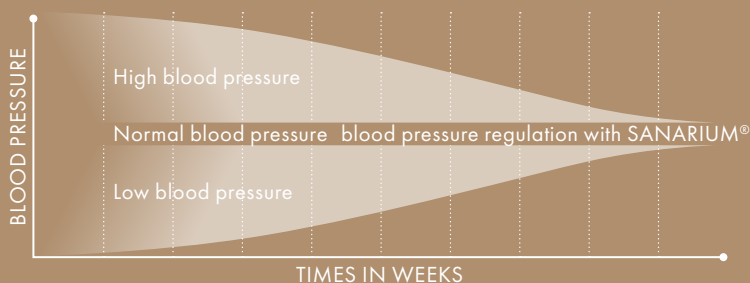

SANARIUM WITH SAUNA PUR® – FOR ONE SAUNA WITH FIVE CLIMATIC ZONES

The **humidity sensor (1)** not only measures the level of moisture, but also features an integrated loudspeaker with various pre-programmed pieces of music to help you relax even more deeply. Thanks to the increased humidity level, the SANARIUM® can maintain the perceived warmth at a constant level, even if the objective temperature is lower – and can even emit fragrant steam if so desired. SaunaPUR® enables you to enjoy a relaxing, traditional Finnish sauna experience. As soon as the temperature reaches 80 to 85°C, the sauna heater switches off automatically. Warmth then radiates gently, and you can pour water over the stones to enjoy intense sauna infusions.

(1)