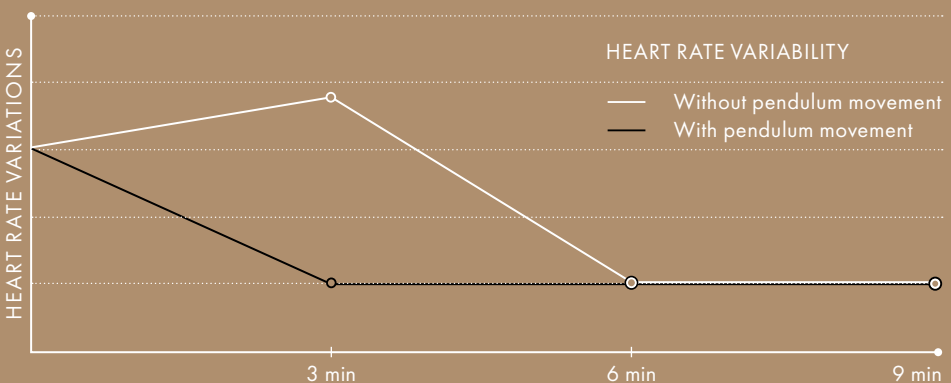

i Detailed information on the SWAY pendulum lounger can be found in the KLAFS price list.