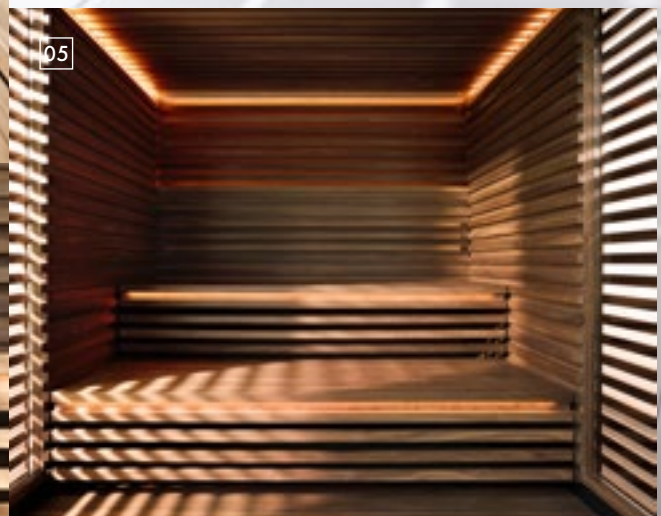

01

02

03

‘NO DISRUPTIVE
 ELEMENT SHOULD DETRACT
 FROM RELAXATION.’

04

05

06

- 01** The sauna (left) and steam bath (right) exude elegance and filigree detail from every angle.
- 02** Glass covered with wooden slats visually opens up the sauna; these are arranged, however, in a way which makes it virtually impossible for people to peer in from the outside.
- 03** Perfect linear clarity – the steam bath, made of white marble, glass and quartz, has the making of a design classic.
- 04** Matteo uses indirect lighting to create the feeling of privacy and homeliness.
- 05** Wood is Thun’s favourite material – for the sauna, he uses hemlock, oak or walnut.
- 06** The impression of transparency and the incidence of light create an impression of spaciousness in this puristic retreat.