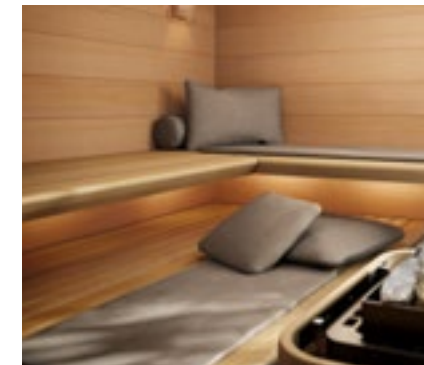

SAUNA CUSHIONS & MATS

Thanks to ingenious inlays and top-quality covers, MOLLIS® makes sauna sessions cosier than ever. Thanks to the air circulation concept, you can now use these comfortable cushions and mats inside the sauna.