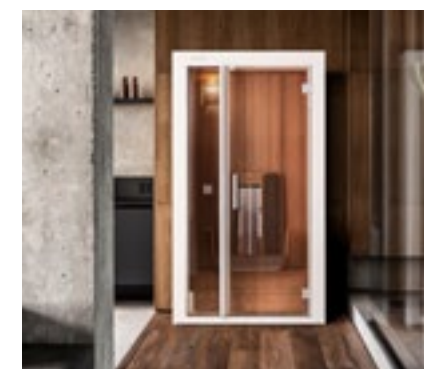

S1 INFRARED MANUAL

The manual extension principle of the S1 SAUNA MANUAL combined with the practical folding seat of the S1 INFRARED. The infrared cabin can very easily be connected to any household outlet using a 230-V connection, and extension and retraction is a breeze thanks to the smooth-running synchronised mechanical components. With just 45 cm depth and 122 cm width, it is particularly compact – for a space-saving, beneficial infrared wellness experience in any room. Simply switch on and enjoy the intensive warmth of the infrared C-rays without a warm-up time.