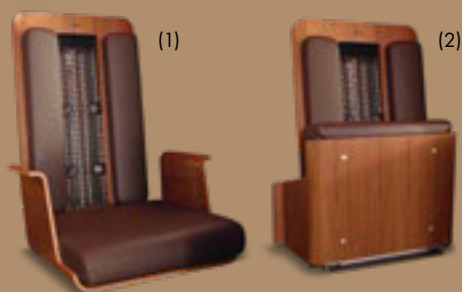

- 1 230-V connection for connecting to any household socket
- 2 No heat-up times. Immediately ready for the sauna
- 3 SensoCare infrared heating technology with contact-free measurement of skin temperature and adjustment of the radiation intensity
- 4 W x D 122 x 45 cm (retracted)/ 115 cm (extended)
- 5 In textile mode, the cabin can also be used with clothes on
- 6 Easy to use via remote control

The interior centres around the **seat (1)** with comfortable armrests. This ensures you sit in the optimum position, so that the back spotlight can target the exact right place and work to its full effect. The seat and backrest are padded and upholstered with heavy duty textile leather in chocolate brown or white. The **seat area (2)** folds up automatically when the infrared cabin is retracted.