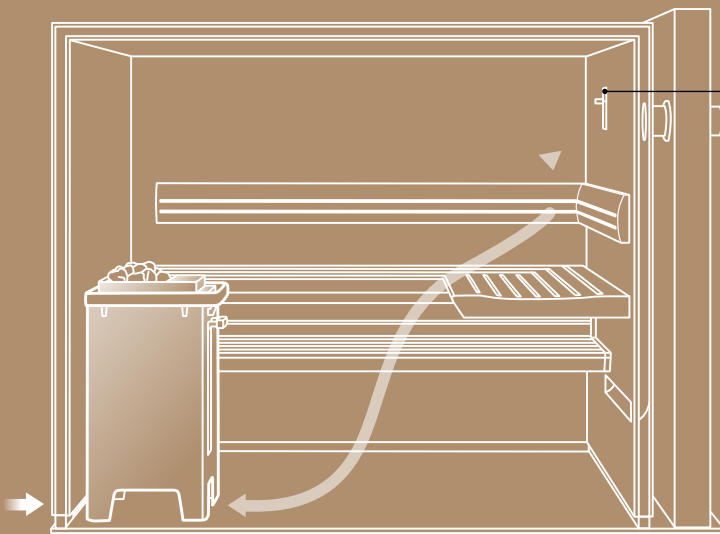

i Detailed information on all saunas can be found in the KLAFS price list.

CIRCOTHERM

The CIRCOTHERM ventilation system, which can be fitted flexibly, provides all the fresh air you need in the sauna.

i Three settings control the draught-free airflow inside the sauna.