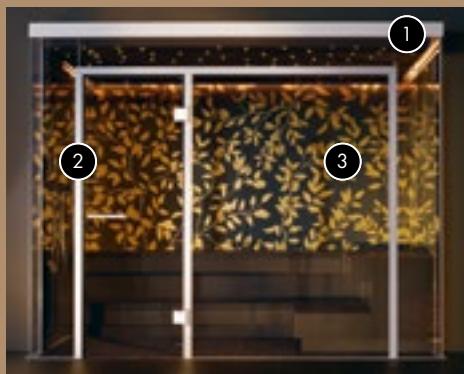

- 1 Minimum dimensions W x D x H: 160 x 180 x 241 cm
- 2 Characterised by clear geometric structures and materials: glass, aluminium and stone
- 3 Inside: floral gold pattern against a black background