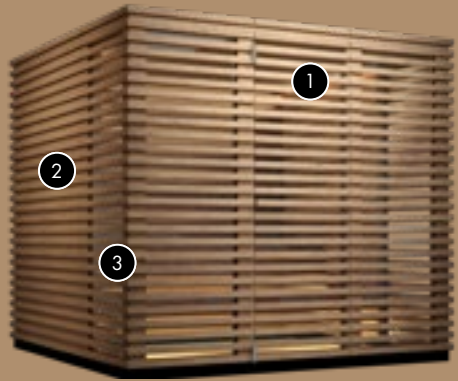

BEAUTY THAT GOES MORE THAN SKIN-DEEP: THE INTERIOR LINE MEETS HIGHEST DESIGN DEMANDS.

MATTEO THUN

Shielded, yet not cut off from the outside world. Intimacy and stillness – this was Matteo Thun's idea.

- 1 Integrated glass door
- 2 Unique design: indirect lighting and the exciting interaction between wooden panels and joints in hemlock, oak or walnut
- 3 Invisible BONATHERM underbench sauna heater