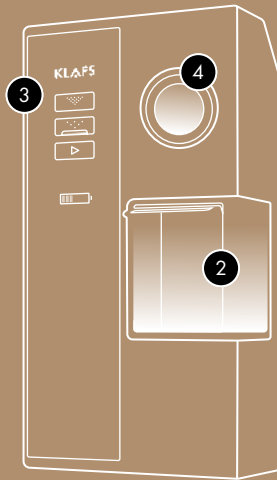

SALTPROX

The soothing extra for saunas and infrared cabins: SaltProX is the first Microsalt device developed specially for domestic use, transforming your heat cabin into a saline inhalation room. High feel-good factor in a compactly-sized device.

Numerous scientific studies have confirmed the salutary effect of dry salt. Microsalt is ideal for persons who frequently suffer from respiratory problems, colds, asthma, bronchitis, sinusitis and other sinus infections, as well as for those with skin problems, sleep disorders, and depression. Regular inhalation sessions can also support the immune system.