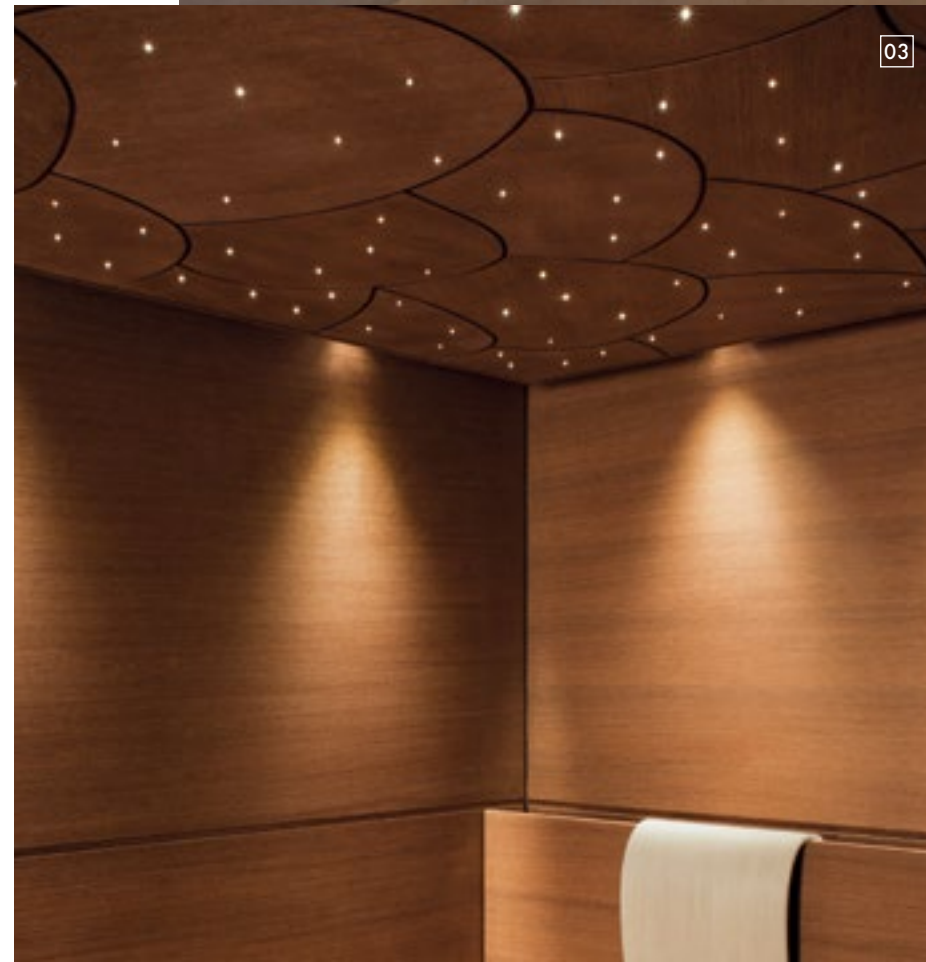

01

PRIVATE VILLA, LEIPZIG

Our experts and designers love liaising with the architects for your new apartment or house to plan and design a perfect spa retreat for you. Purist or opulent? Classic or country-style? Which wood, which light? Spacious or compact? Who will be using the sauna? Dreams and plans make your sauna a relaxing place before it even exists! We also welcome the creative challenge of extracting the potential from existing spatial conditions. Conditions which some might consider complicated – bay windows, sloping ceilings, cellars – we regard these as exhilarating inspiration and as opportunities to demonstrate the flexible manner in which KLAFS is able to transform even the most demanding nooks and crannies or wide open rooms into the most perfect spa havens you could possibly imagine. Again and again, we have succeeded in creating unconventional, wonderfully integrated bespoke spa areas using the countless versions available from our PREMIUM, AURA, PURE and EMPIRE sauna ranges. But even our more lavish sauna designs, such as CASENA and SHAPE, can be integrated virtually everywhere. With KLAFS, you can not only give expression to your spa dreams – but also to yourself. Simply tell us what sort of sauna you envisage, and we'll deliver it to your home and assemble it for you relaxingly swiftly.

02

CASENA, VIENNA

- **01** In the basement of this historic villa in Leipzig, the owner finally brought his dream of a private spa area to life, with a PURE sauna as the main focus.
- **02** The CASENA sauna offers a surprising and innovative answer to sauna benches: with no visible substructure, the benches appear to float in the air.
- **03** The starry sky lighting in the exquisite ceiling structure of the CASENA creates a very special atmosphere.

03