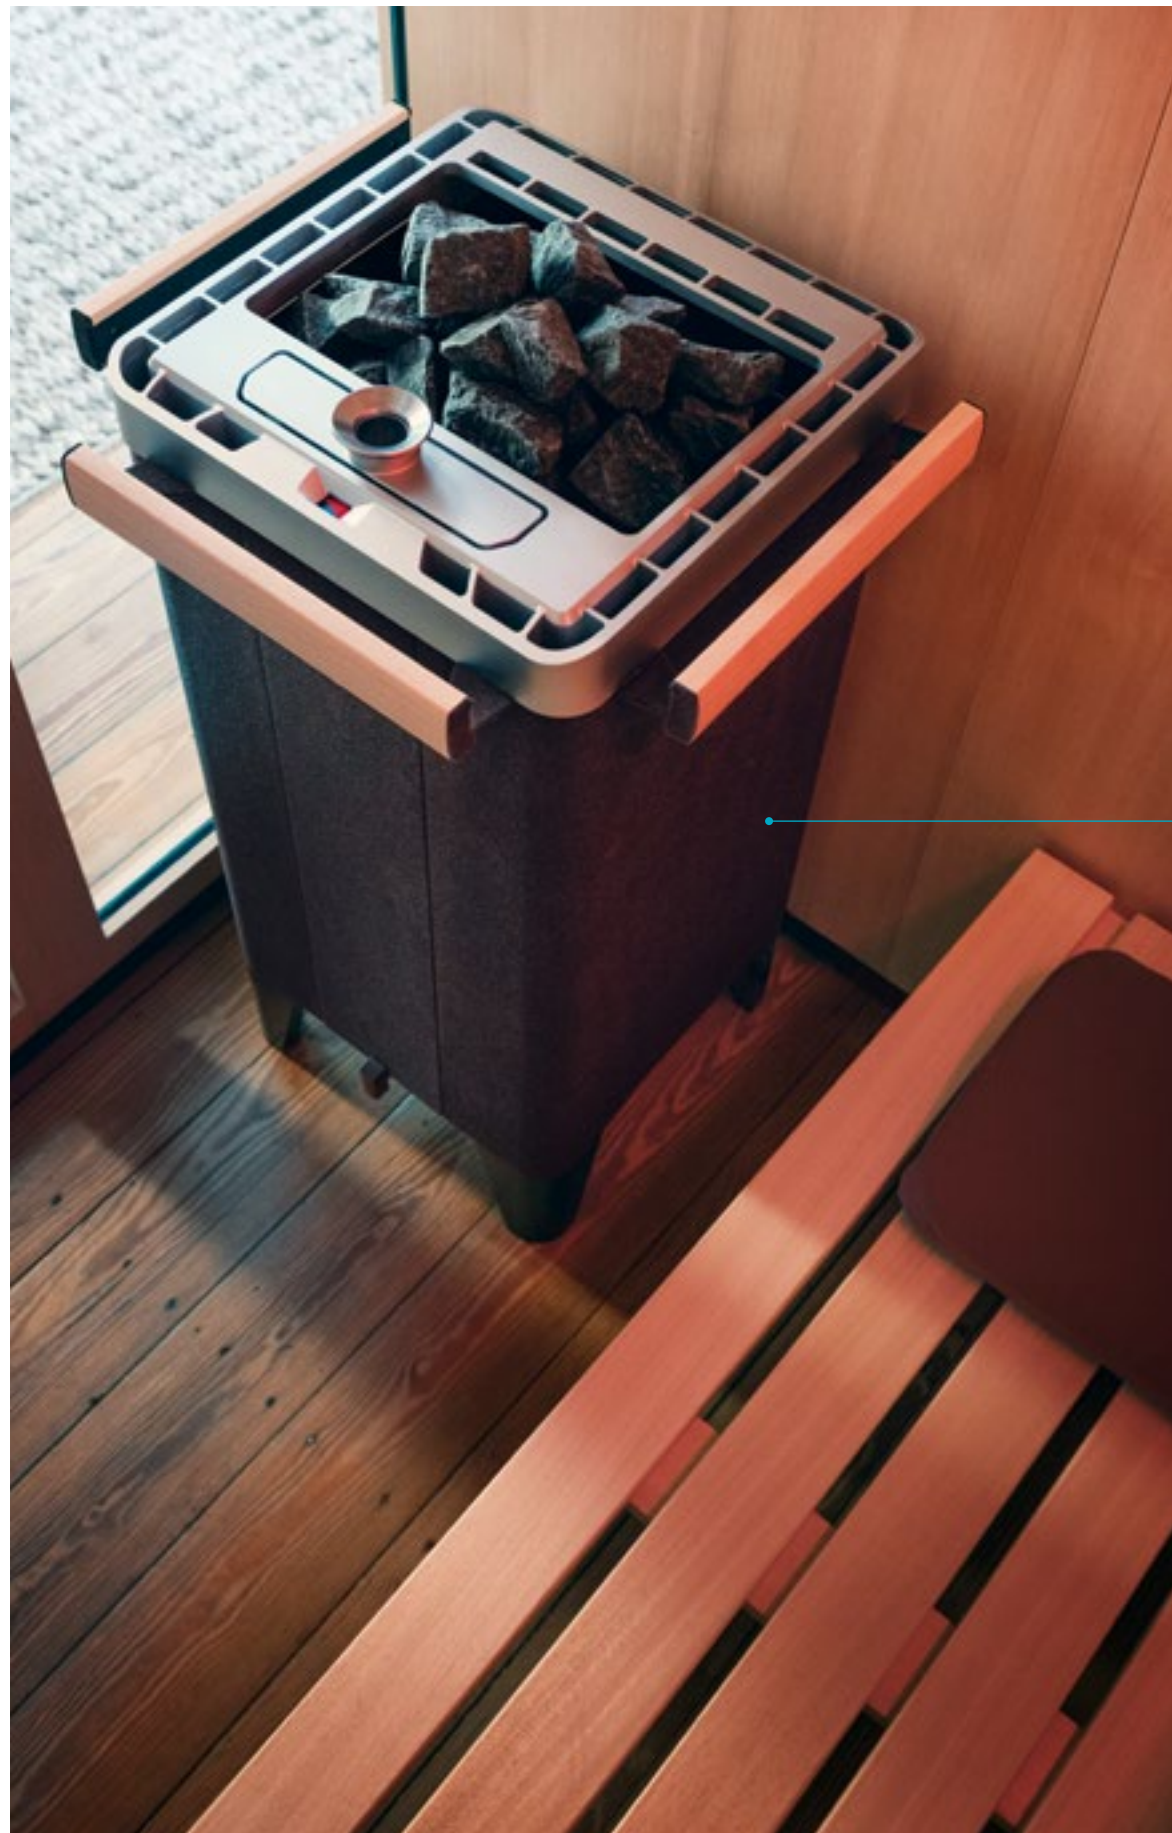

But warmth is not the only important factor for a good sauna session. Air circulation inside the sauna is equally decisive. Nowadays, everybody knows that a consistent supply of fresh oxygen is essential for when the temperature rises. Every sauna should have adequate air circulation, drawing in sufficient fresh air from the outside and extracting used air from the inside. The CIRCOTHERM ventilation system, which can be fitted flexibly, is the perfect solution here. By pressing a wooden button whilst inside the sauna, you can choose from three settings and control the flow of air – completely without draughts. As CIRCOTHERM allows you to close the ventilation flap during the heating up phase, you avoid losing heat – which in turn enables you to avoid unnecessary costs and use resources efficiently.

H: 870 mm — W: 400 mm — D: 400 mm

FERO SAUNA HEATER

For smaller saunas with insufficient space for MAJUS, the sauna heater FERO is a good alternative. With its discrete design, it harmonises well with numerous saunas in our product range. And despite its compact size, it can hold 40 kg of sauna stones – for intense sauna infusion!

H: 550 mm — W: 450 mm — D: 320 mm

VARIUS SAUNA HEATER

The VARIUS sauna heater, specially designed for the S1 SAUNA, automatically extends from its 'garage' underneath the bench when you open the sauna, and returns to its original position once it has cooled down. The sauna heater not only has an appealing design, but is also equipped with innovative technology. Thanks to the elegant and effective flocking on the cover of the heater, for example, no protective grate is required.