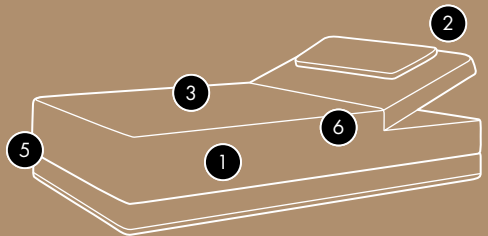

i Detailed information on the SWAY pendulum lounger can be found in the KLAFS price list.