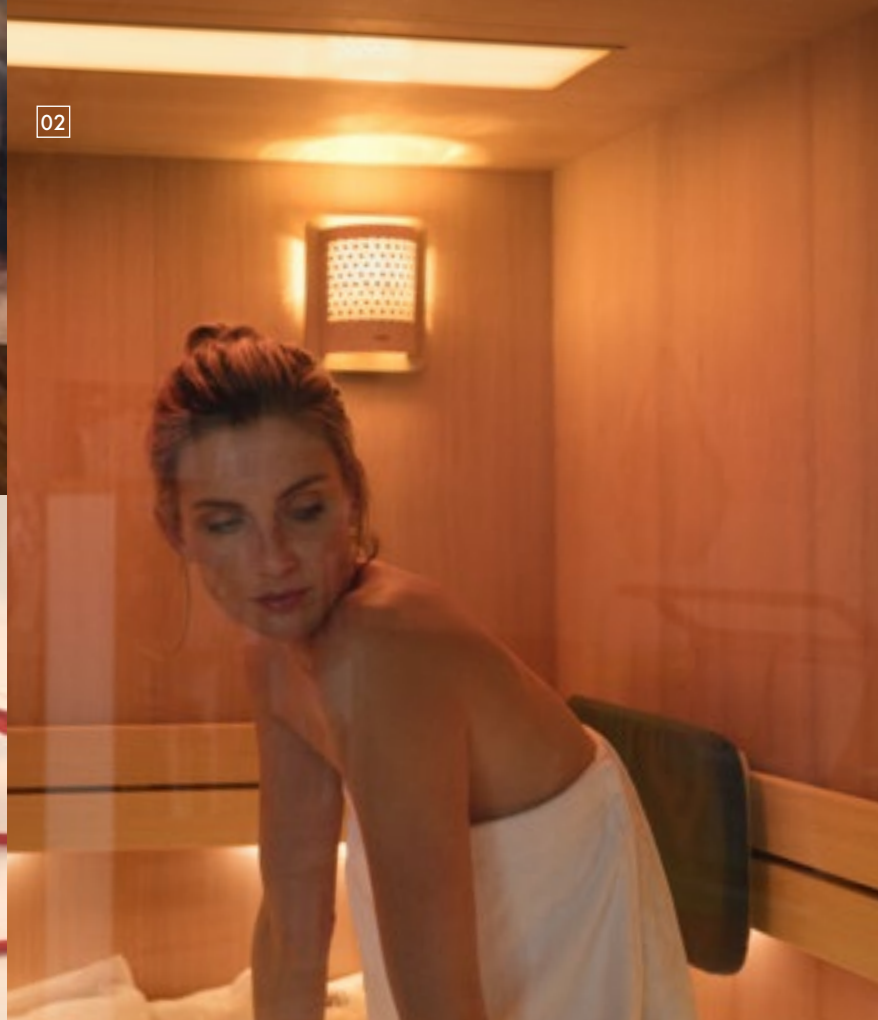

- **01** An eye to detail: Dani and Jonas fit the glass doors together.
- **02** Highlight inside the sauna: the atmospheric lighting and comfortable softboards for your back or head.
- **03** Fitting the electrical circuit for the sauna is light work: concealed but easily accessible, the circuit closes on the roof.
- **04** A sauna to suit your taste: any chosen design is possible thanks to film coating on the S1 or on the EASY sauna.