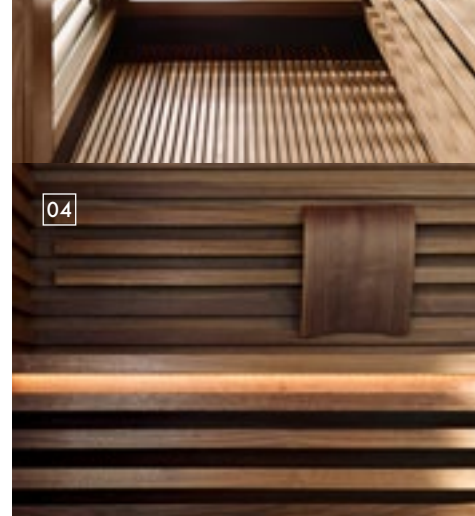

01

02

03

‘NO DISRUPTIVE
 ELEMENT SHOULD DETRACT
 FROM RELAXATION.’

04

05

06

- 01** The sauna (left) and steam bath (right) exude elegance and filigree detail from every angle.
- 02** Glass covered with wooden slats visually opens up the sauna; these are arranged, however, in a way which makes it virtually impossible for people to peer in from the outside.
- 03** Perfect linear clarity – the steam bath, made of white marble, glass and quartz, has the making of a design classic.
- 04** Matteo uses indirect lighting to create the feeling of privacy and homeliness.
- 05** Wood is Thun’s favourite material – for the sauna, he uses hemlock, oak or walnut.
- 06** The impression of transparency and the incidence of light create an impression of spaciousness in this puristic retreat.