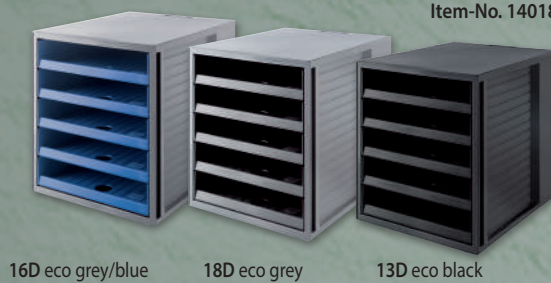

Drawer Box SCHRANK-SET KARMA with 5 open drawers

Colour	14018-colour	EAN
13D	eco black	4012473140820
16D	eco grey/blue	4012473140806
18D	eco grey	4012473140813
>□□< 275 x 330 x 320 mm (WxDxH)		
PU/outer packaging/pallet		1/1/40
Material Polystyrene (PS) recycled materials