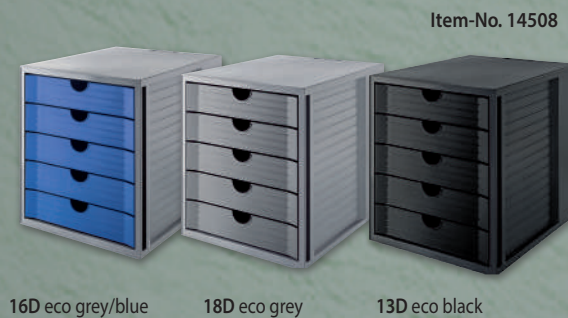

Drawer Box SYSTEMBOX KARMA with 5 closed drawers

Colour	14508-colour	EAN
13D	eco black	4012473145825
16D	eco grey/blue	4012473145801
18D	eco grey	4012473145818
>□□< 275 x 330 x 320 mm (WxDxH)		
PU/outer packaging/pallet		1/1/40
Material Polystyrene (PS) recycled materials