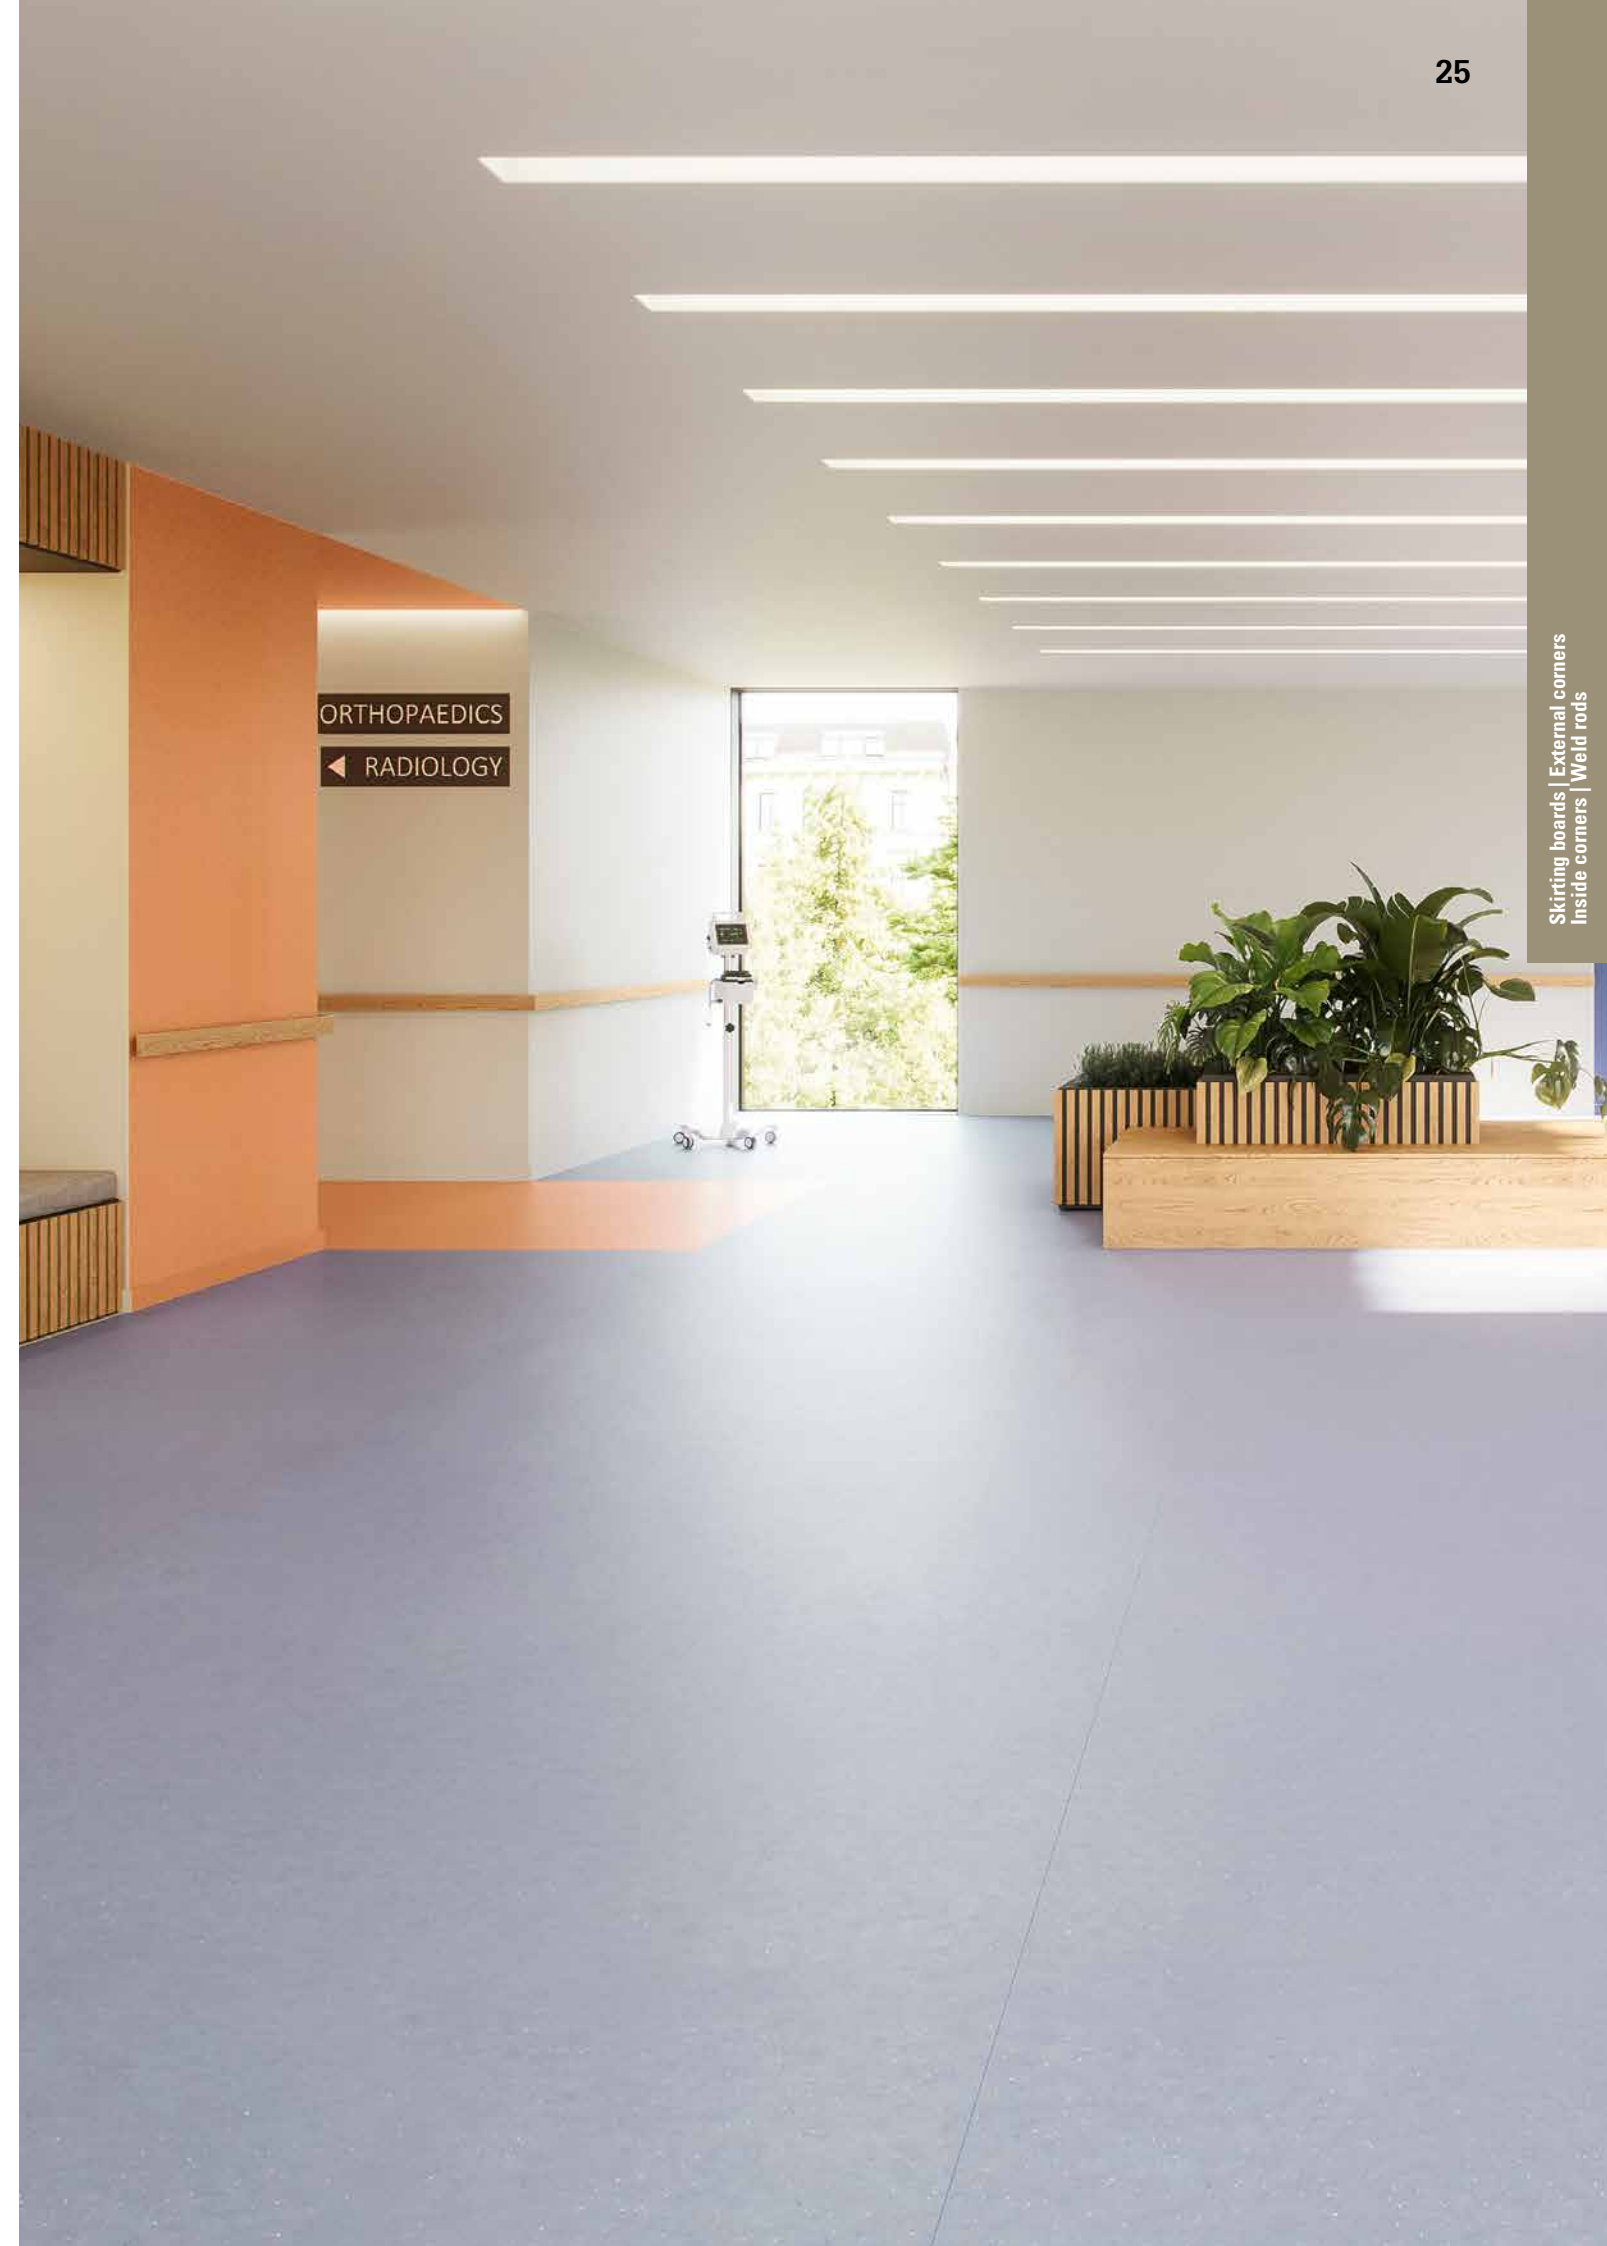

SKIRTING BOARDS | EXTERNAL CORNERS | INSIDE CORNERS | WELD RODS

Design	Fits perfectly for	Skirting board	External corner	Inside corner	Welding rods	
Silver Grey Stars	PLR124C		PH124	PEA124	PEI124	PS124
Sinai Sand	PLR002C		PH002	PEA002	PEI002	PS002
Sinai Sand Stars	PLR130C		PH130	PEA130	PEI130	PS130
Springtime Orange	PLR378C		PH378	PEA378	PEI378	PS378
Steel Grey	PLR023C		PH023	PEA023	PEI023	PS023
Sunshine Yellow	PLR377C		PH377	PEA377	PEI377	PS377
Summer Sky	PLR014C		PH014	PEA014	PEI014	PS014
Terracotta Dark	PLR009C		PH009	PEA009	PEI009	PS009
Tropical Orange	PLR386C		PH386	PEA386	PEI386	PS386
Warm.One	PLR119C		PH119	PEA119	PEI119	PS119
Warm.Two	PLR120C		PH120	PEA120	PEI120	PS120
Warm.Three	PLR121C		PH121	PEA121	PEI121	PS121
Warm.Four	PLR122C		PH122	PEA122	PEI122	PS122
Wheat Brown	PLR379C		PH379	PEA379	PEI379	PS379