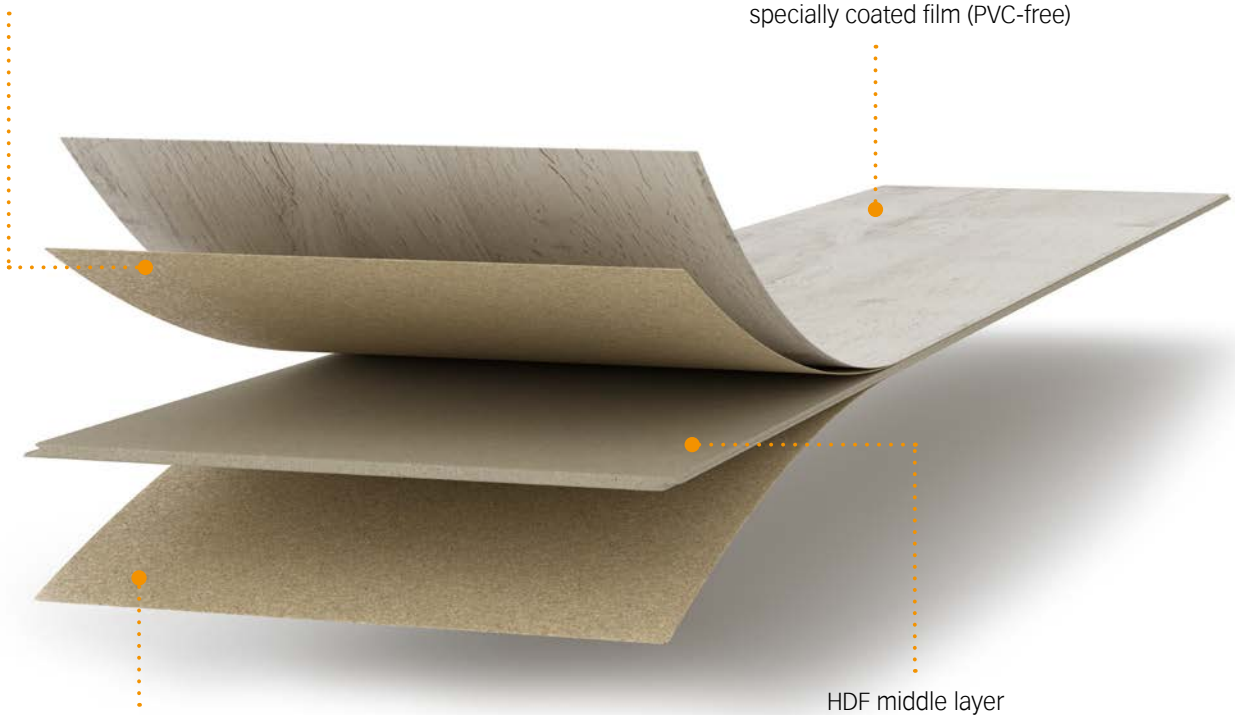

MEISTER

Design flooring

Tecara

Design flooring Tecara: Comfort meets design

Tecara is design flooring with an extra dose of comfort. There is a cork layer under each high quality *Puretec*[®] surface, as well as on the underside. The cork provides cushioning that is easy on the joints and minimises noise development – for the best possible sense of well-being. And it looks quite impressive on the outside, as well. The wood structures embossed in the surface lend the decors in this collection a completely authentic look.

Naturally, we also created this design flooring to be completely PVC- and phthalate-free. Because we believe that all components of flooring should be ecological and completely non-harmful to health.

Design flooring Tecara DD 350 S | Old wood oak 6972 | Wood effect

Healthy living can be this beautiful.

Design flooring Tecara features an intelligent multilayer construction with a sturdy HDF middle layer. The cork comfort layer provides cushioning that is easy on the joints and minimises noise development – for the best possible sense of well-being. The high-quality *Puretec*® surface makes the flooring durable and easy to maintain. The additional antistatic finish reduces the development of static electricity on people.

Cork comfort layer

Puretec® surface –
specially coated film (PVC-free)

Cork sound-absorbing
cushion

HDF middle layer

The floor makes the room.

If you have an eye for details, you'll find this inspiring. The design flooring Tecara is the culmination of our expertise – from the safe and healthy components to the natural cork cushioning layer.