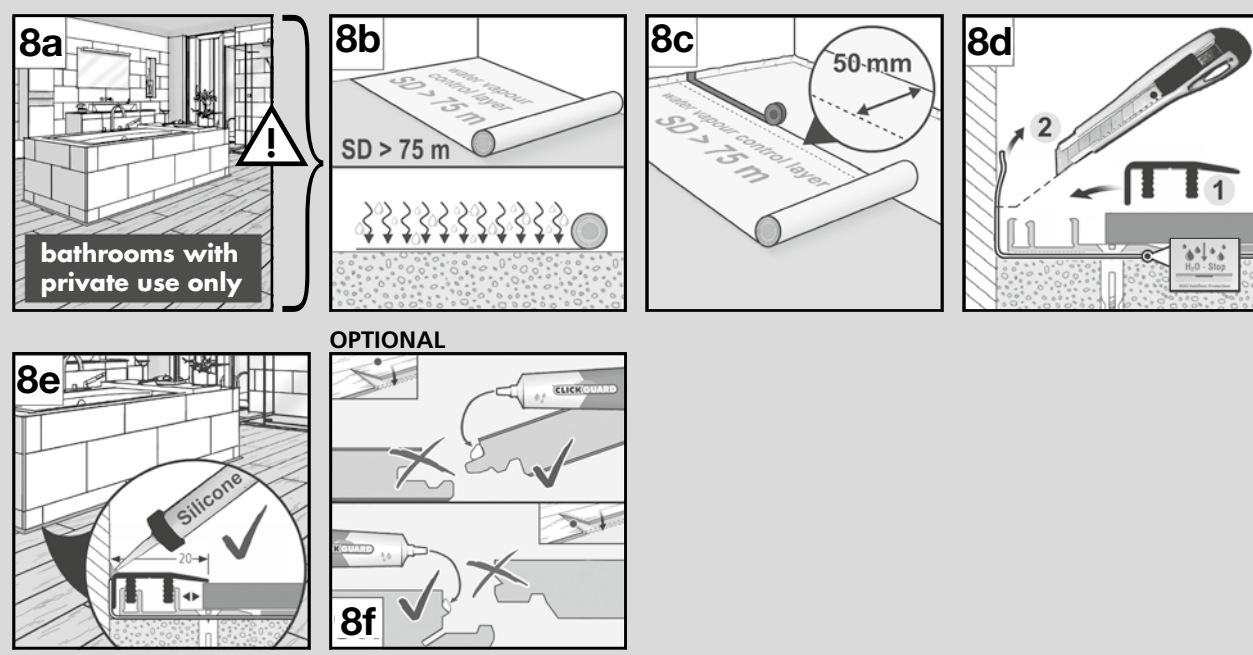

eng Before installing the floor, please also refer to the online installation instructions: www.floor-installation.com **NOTE!** Please check all panels for defects before installation. Any panels with visual defects (visible from a height of 1.5 m / 5 ft) should not be installed. **fra** Avant la pose, consultez les instructions de pose online sur : www.floor-installation.com **INDICATIONS!** Vérifiez les lames avant la pose. Une lame présentant un défaut visible (d'une hauteur de 1,5 m) ne doit pas être installée.