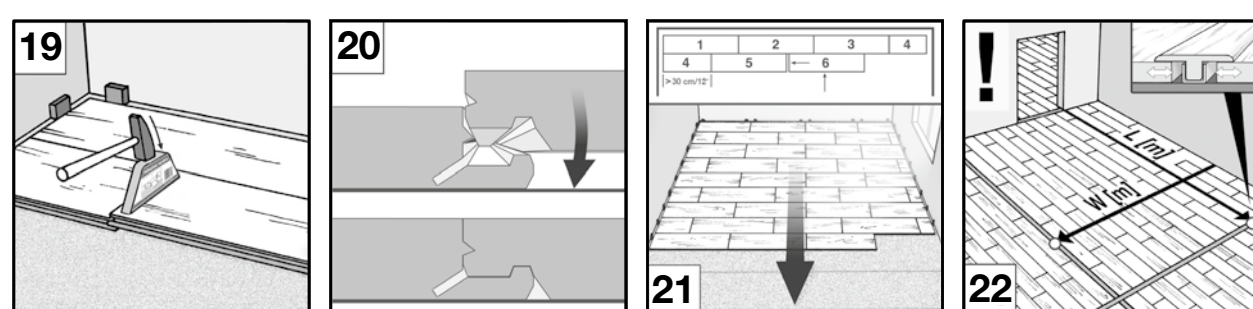

eng Before installing the floor, please also refer to the online installation instructions: www.floor-installation.com **NOTE!** Please check all panels for defects before installation. Any panels with visual defects (visible from a height of 1.5 m / 5 ft) should not be installed. **fra** Avant la pose, consultez les instructions de pose online sur : www.floor-installation.com **INDICATIONS!** Vérifiez les lames avant la pose. Une lame présentant un défaut visible (d'une hauteur de 1,5 m) ne doit pas être installée.