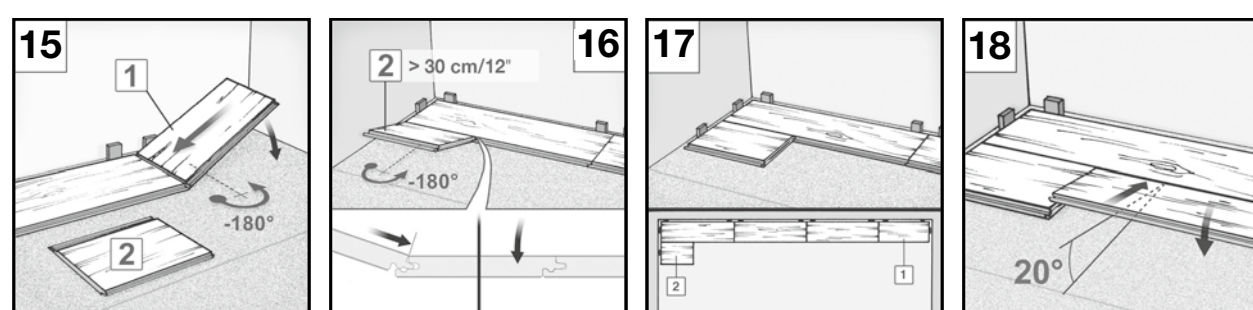

eng Before installing the floor, please also refer to the online installation instructions: www.floor-installation.com **NOTE!** Please check all panels for defects before installation. Any panels with visual defects (visible from a height of 1.5 m / 5 ft) should not be installed. **fra** Avant la pose, consultez les instructions de pose online sur : www.floor-installation.com **INDICATIONS!** Vérifiez les lames avant la pose. Une lame présentant un défaut visible (d'une hauteur de 1,5 m) ne doit pas être installée.