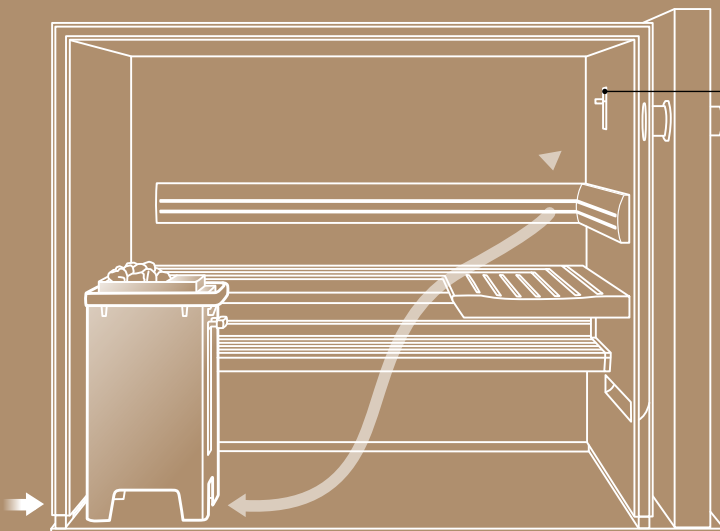

i Three settings control the draught-free airflow inside the sauna.

i Sustainable: Cut energy costs by more than 40% per annum with the KLAFS GREEN SAUNA package.

k l a f s
g r e e n
s a u n a