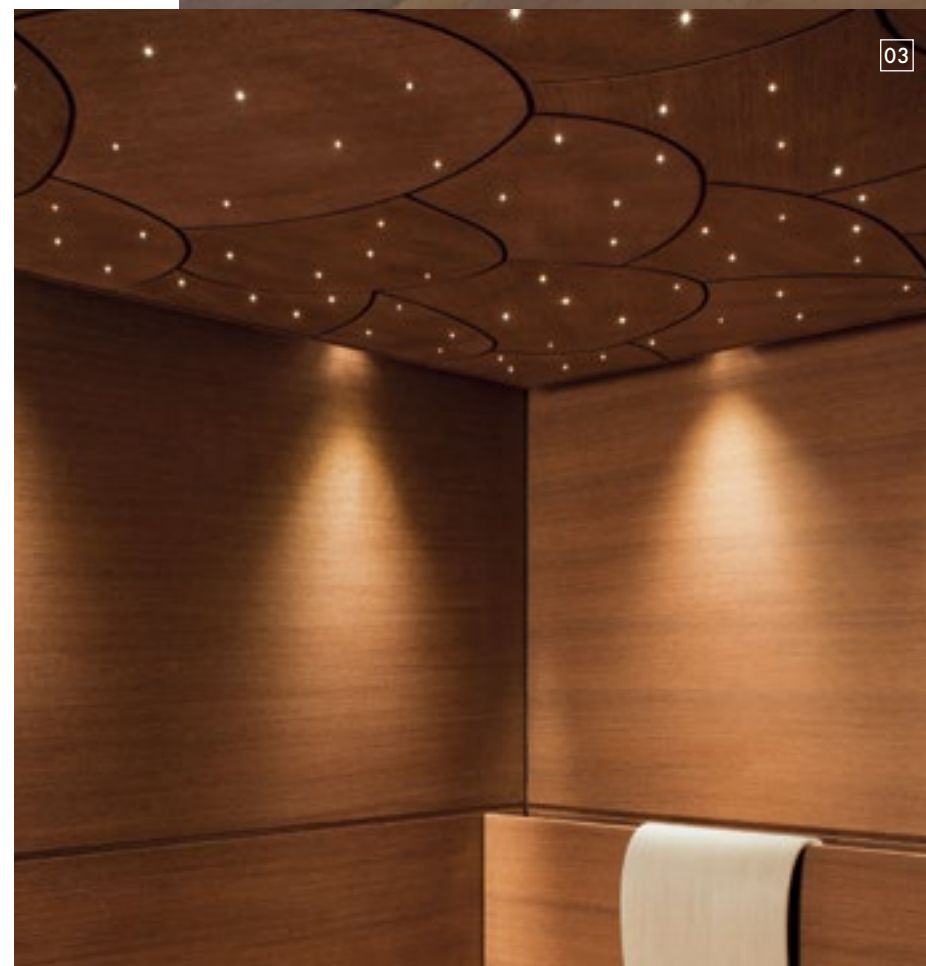

03

CASENA, VIENNA

- **01** In the basement of this historic villa in Leipzig, the owner finally brought his dream of a private spa area to life, with a PURE sauna as the main focus.
- **02** The CASENA sauna offers a surprising and innovative answer to sauna benches: with no visible substructure, the benches appear to float in the air.
- **03** The starry sky lighting in the exquisite ceiling structure of the CASENA creates a very special atmosphere.