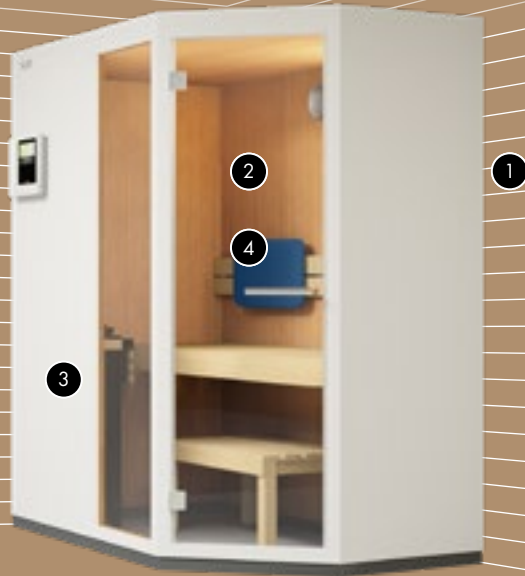

EASY

With a cool contemporary design, this sauna – which is extremely simple to assemble, even without the aid of professionals – is the perfect choice for urban dwellers who attach importance to aesthetic design, yet wish to remain flexible. Just like EASY.