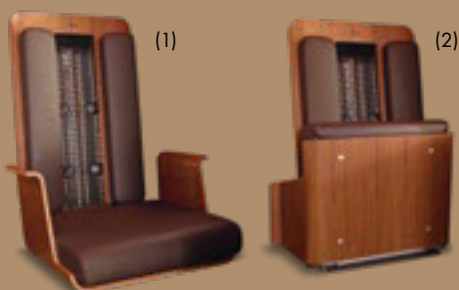

- 1 230-V connection for connecting to any household socket
- 2 No heat-up times. Immediately ready for the sauna
- 3 SensoCare infrared heating technology with contact-free measurement of skin temperature and adjustment of the radiation intensity
- 4 W x D 122 x 45 cm (retracted)/ 115 cm (extended)
- 5 In textile mode, the cabin can also be used with clothes on
- 6 Easy to use via remote control

The interior centres around the **seat (1)** with comfortable armrests. This ensures you sit in the optimum position, so that the back spotlight can target the exact right place and work to its full effect. The seat and backrest are padded and upholstered with heavy duty textile leather in chocolate brown or white. The **seat area (2)** folds up automatically when the infrared cabin is retracted.