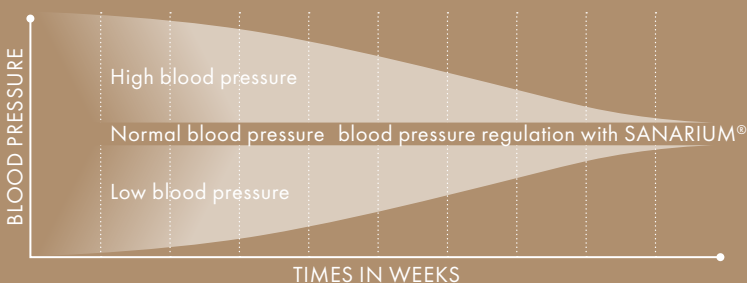

SANARIUM WITH SAUNA PUR® – FOR ONE SAUNA WITH FIVE CLIMATIC ZONES

The **humidity sensor (1)** not only measures the level of moisture, but also features an integrated loudspeaker with various pre-programmed pieces of music to help you relax even more deeply. Thanks to the increased humidity level, the SANARIUM® can maintain the perceived warmth at a constant level, even if the objective temperature is lower – and can even emit fragrant steam if so desired. SaunaPUR® enables you to enjoy a relaxing, traditional Finnish sauna experience. As soon as the temperature reaches 80 to 85°C, the sauna heater switches off automatically. Warmth then radiates gently, and you can pour water over the stones to enjoy intense sauna infusions.

(1)