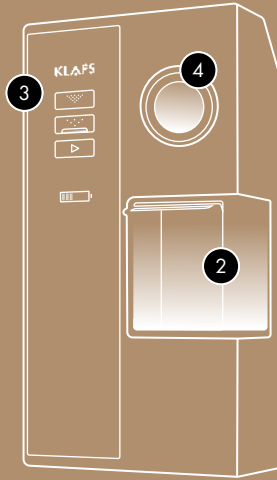

SALTPROX

The soothing extra for saunas and infrared cabins: SaltProX is the first Microsalt device developed specially for domestic use, transforming your heat cabin into a saline inhalation room. High feel-good factor in a compactly-sized device.

Numerous scientific studies have confirmed the salutary effect of dry salt. Microsalt is ideal for persons who frequently suffer from respiratory problems, colds, asthma, bronchitis, sinusitis and other sinus infections, as well as for those with skin problems, sleep disorders, and depression. Regular inhalation sessions can also support the immune system.