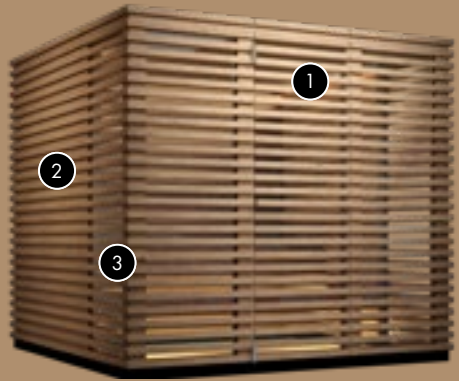

BEAUTY THAT GOES MORE THAN SKIN-DEEP: THE INTERIOR LINE MEETS HIGHEST DESIGN DEMANDS.

MATTEO THUN

Shielded, yet not cut off from the outside world. Intimacy and stillness – this was Matteo Thun's idea.

1. 1 Integrated glass door
2. 2 Unique design: indirect lighting and the exciting interaction between wooden panels and joints in hemlock, oak or walnut
3. 3 Invisible BONATHERM underbench sauna heater