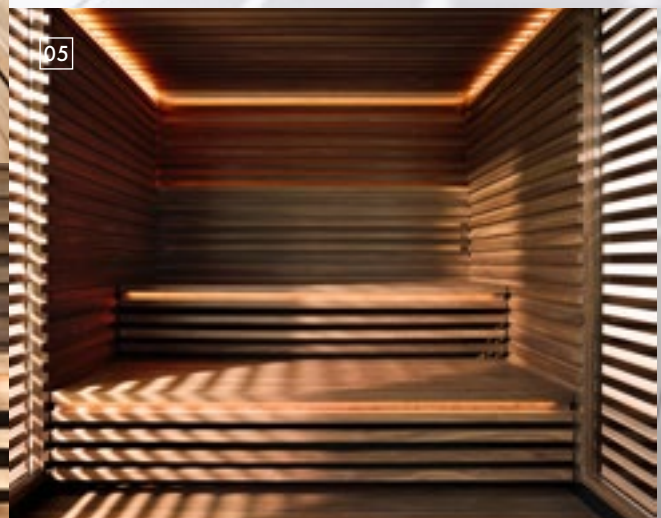

MATTEO THUN

Italian architect and designer
matteothun.com

BIOGRAPHY

Born 1952 in Bolzano, Italy
Studied architecture in Florence, graduated in 1975
1980, founding member of the Sottsass Associati design studio of his mentor Ettore Sottsass, co-founder of the Memphis Group
1983 to 2000, lecturer at Vienna University for Applied Arts
1984, first own design studio in Milan
Began working with Antonio Rodriguez in 2003, founded Matteo Thun & Partners

OFFICE

Matteo Thun & Partners, Milan, Italy
(second branch in Shanghai, China)