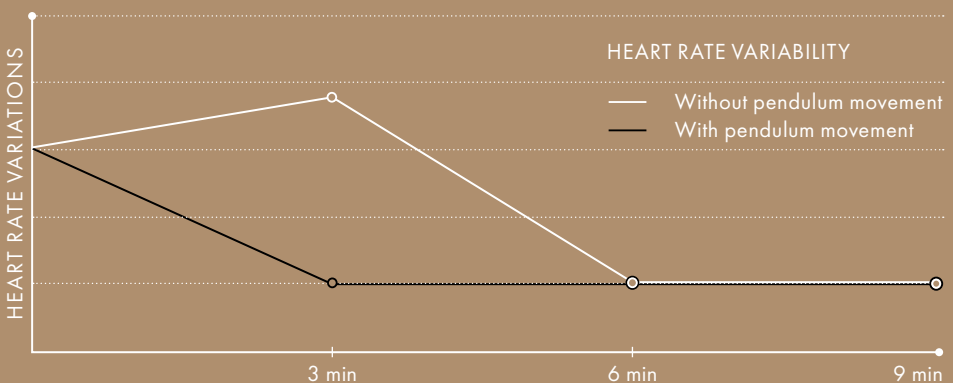

i Detailed information on the SWAY pendulum lounger can be found in the KLAFS price list.