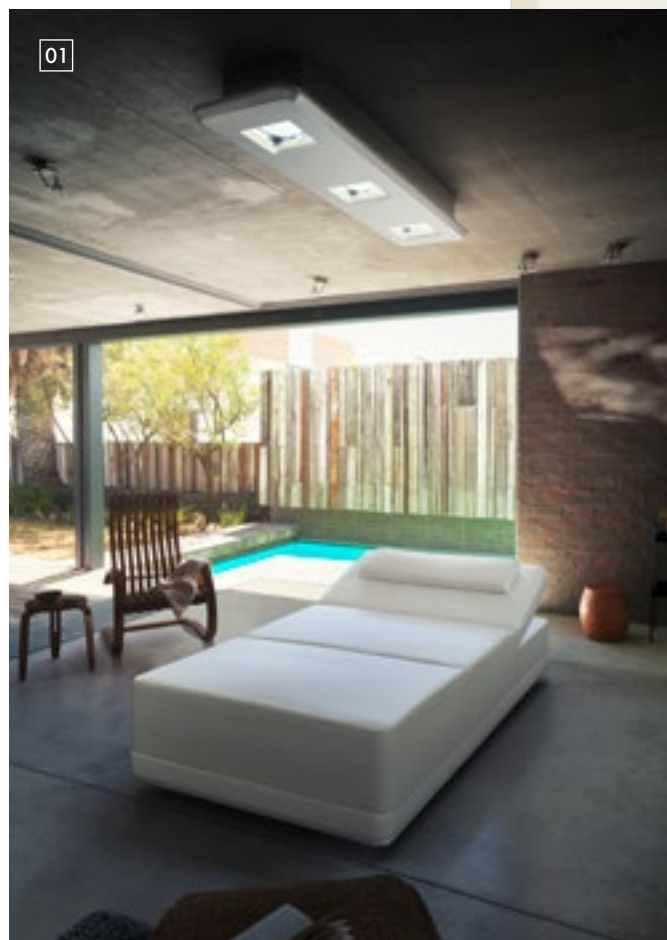

01 New energy from power napping: studies conducted by the Fraunhofer Institute for Industrial Engineering IAO have shown that the swinging movement of the SWAY pendulum lounger enables users to relax considerably sooner than on conventional loungers.

02 The optional glass front for the AURA sauna offers an expansive vista.

The modern definition of cosy has changed. It no longer means rustic, cavernous or dark. On the contrary: the design of the AURA is marked by homely exclusivity and the impression of space. Full-width glass fronts correspond on request with exquisite hemlock wood, the sauna benches appear to hover in the air. The beautifully shaped sauna pendant luminaire and soft sauna cushions create a welcoming living room atmosphere. Here, pure homeliness meets modernity. KLAFS uses innovation to reinforce this interplay: new fabrics, for example, which enable cushions to be introduced into the sauna in a hygienic manner, providing a softer and more homely alternative to the traditional wooden head- and backrests.