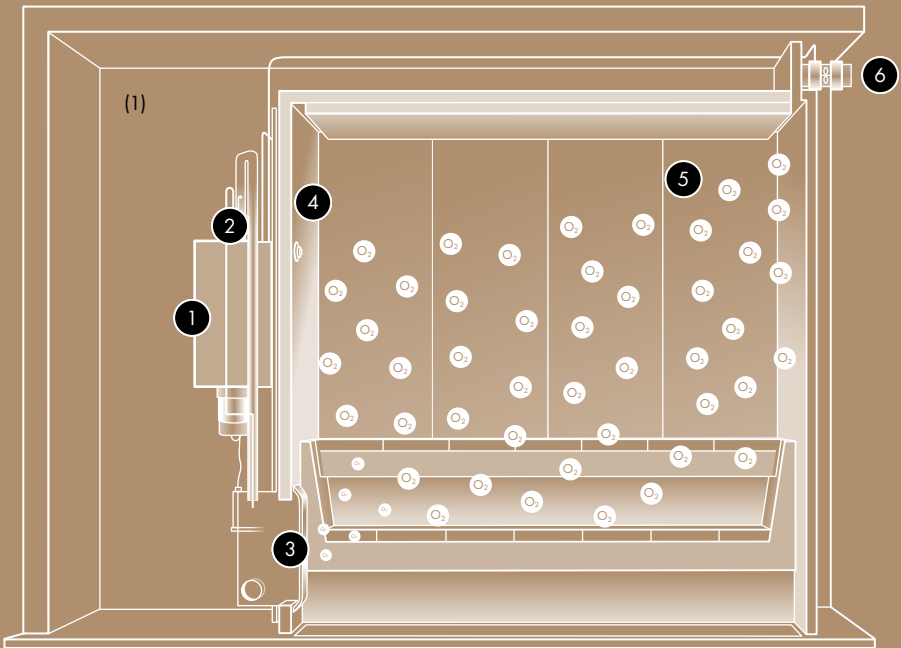

SAY ADIEU TO ANNOYING MAINTENANCE WORK: KLAFS EVAPORATOR TECHNOLOGY.

KLAFS STEAM BATH TECHNOLOGY

All KLAFS evaporators collect the mineral deposits from the water in a separate tank. A simple, two-movement action is all that is required – and limescale damage is a thing of the past. Further advantages: the evaporators, KIN for **steam baths (1)** and SAN for the SANARIUM®, automatically generate steam and maintain a constant temperature. KLAFS KIN (2) can also scent the air and extract exhaust air. Saving time and money.

1. 1 KLAFS KIN vaporiser adjusts automatically to the quality of the water provided
2. 2 Via the fragrance tube, you can add scents to the steam
3. 3 STEAMIX: this is where steam and fresh air are mixed
4. 4 The temperature sensor safeguards the steam supply
5. 5 OPTISTEAM – for constant steam and ingenious steam distribution throughout the entire room
6. 6 Exhaust fan for long air ducts

KLAFS GREEN STEAM – we include this energy saving package as a standard feature in all our steam baths.