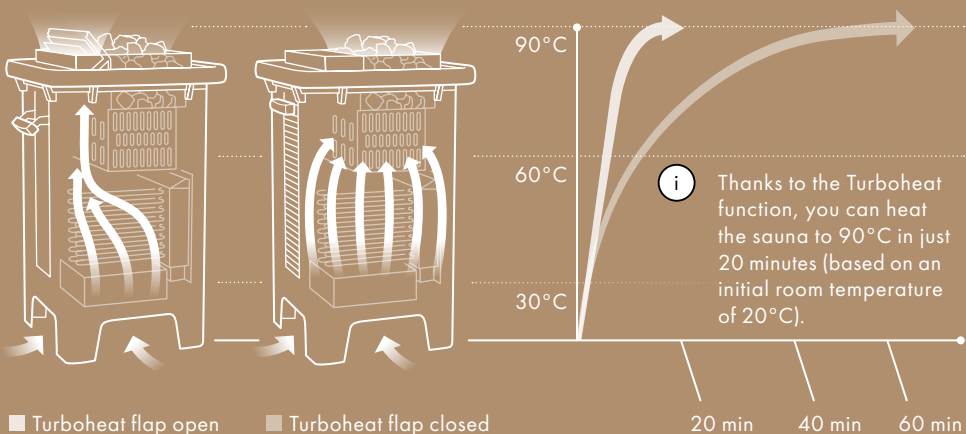

FERRO 870 x 400 x 400 mm (H x W x D), approx. 40 kg capacity (6–12 kW) 820 x 300 x 300 mm (H x W x D), approx. 7/14 kg capacity (3.3–4.5 kW)

- Compactly sized floor-standing heater in two sizes
- Flocked outer casing as protective guard
- SANARIUM® version with evaporator, water tank and fill level indicator
- For 3.3/4.5/6/9/12 kW, 230/400 V connections