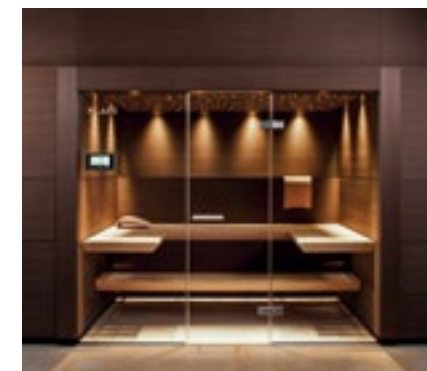

CASENA

Large-scale hemlock panelling in the interior; sauna benches made from the same wood; a clear glass door with flush threshold, and optionally available with full glass front – this entire sauna revolves around symmetry, harmony, elegance and spaciousness. Absolutely nothing will distract your thoughts from roaming freely and coming to rest – except, perhaps, for the optional STERNENHIMMEL POLAR, which will complete your zen-like experience of relaxation and make it absolute perfection.