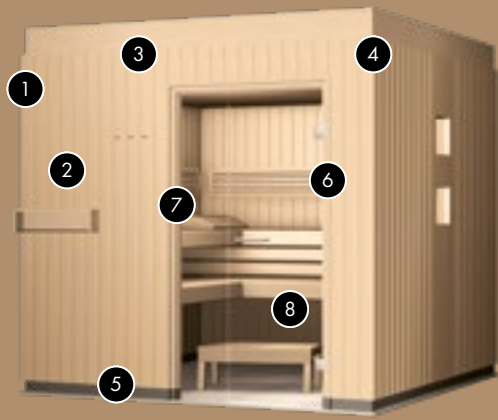

QUALITY DOWN TO THE FINEST DETAIL

i

The Blue Angel label stands for environmental awareness in the selection and processing of materials. KLAFS is the first company to receive such certification for sauna construction – not only for many of our modular saunas, but also for our solid wood saunas.

www.blauer-engel.de/uz38

1. 1 Corner posts with tongue and groove joints provide a high level of stability to the walls and ceiling. And eliminate the need for an unsightly rail in the corner.

1. 2 The deep tongue and groove joints of the wall elements prevent warping and are the optimum way of connecting the panels.

1. 3 Deep tongue and groove wall/ceiling joints provide optimum stability, extremely tight joints, and a draught-free construction.

1. 4 The frames have mortise and tenon joints. This precision work creates a particularly high level of stability.

1. 5 The base was immersed in a sealant for durable protection against moisture, ensuring it will last for many years to come.

1. 6 Solid door frame, glued multiple times for stability, absolutely no warping.

1. 7 Headrest and bench, glued and screw mounted.

1. 8 Screw mounted support bar.