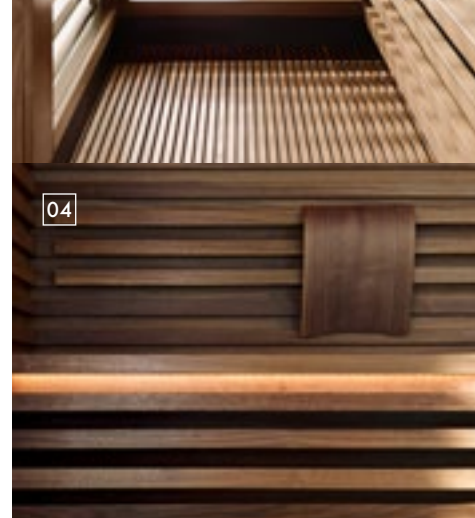

MATTEO THUN

Italian architect and designer
matteothun.com

BIOGRAPHY

Born 1952 in Bolzano, Italy
Studied architecture in Florence, graduated in 1975
1980, founding member of the Sottsass Associati design studio of his mentor Ettore Sottsass, co-founder of the Memphis Group
1983 to 2000, lecturer at Vienna University for Applied Arts
1984, first own design studio in Milan
Began working with Antonio Rodriguez in 2003, founded Matteo Thun & Partners

OFFICE

Matteo Thun & Partners, Milan, Italy
(second branch in Shanghai, China)