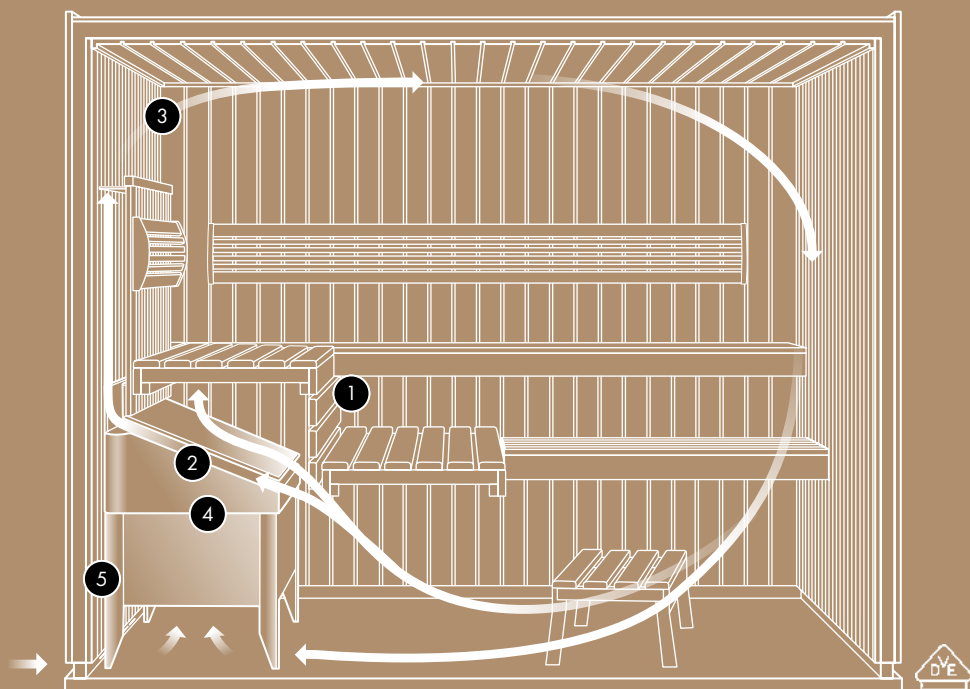

UNDERBENCH HEATING SYSTEM

The BONATHERM underbench heating system emits layers of temperature evenly and creates a particularly pleasant climate inside the sauna. Concealed underneath the bench, it not only leaves more floor area free, but is also extremely safe if you're using the sauna with children.