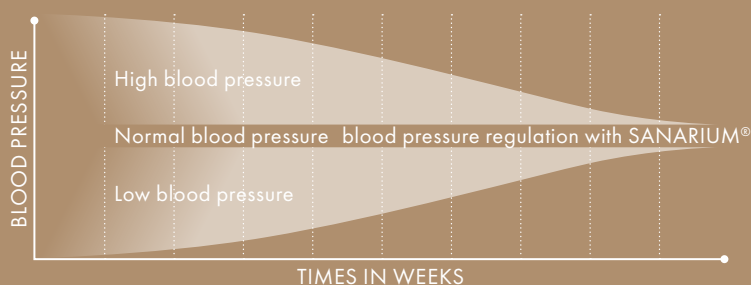

i Virtually all KLAFS sauna heaters can be fitted with the SANARIUM® system, designed exclusively by and for KLAFS.