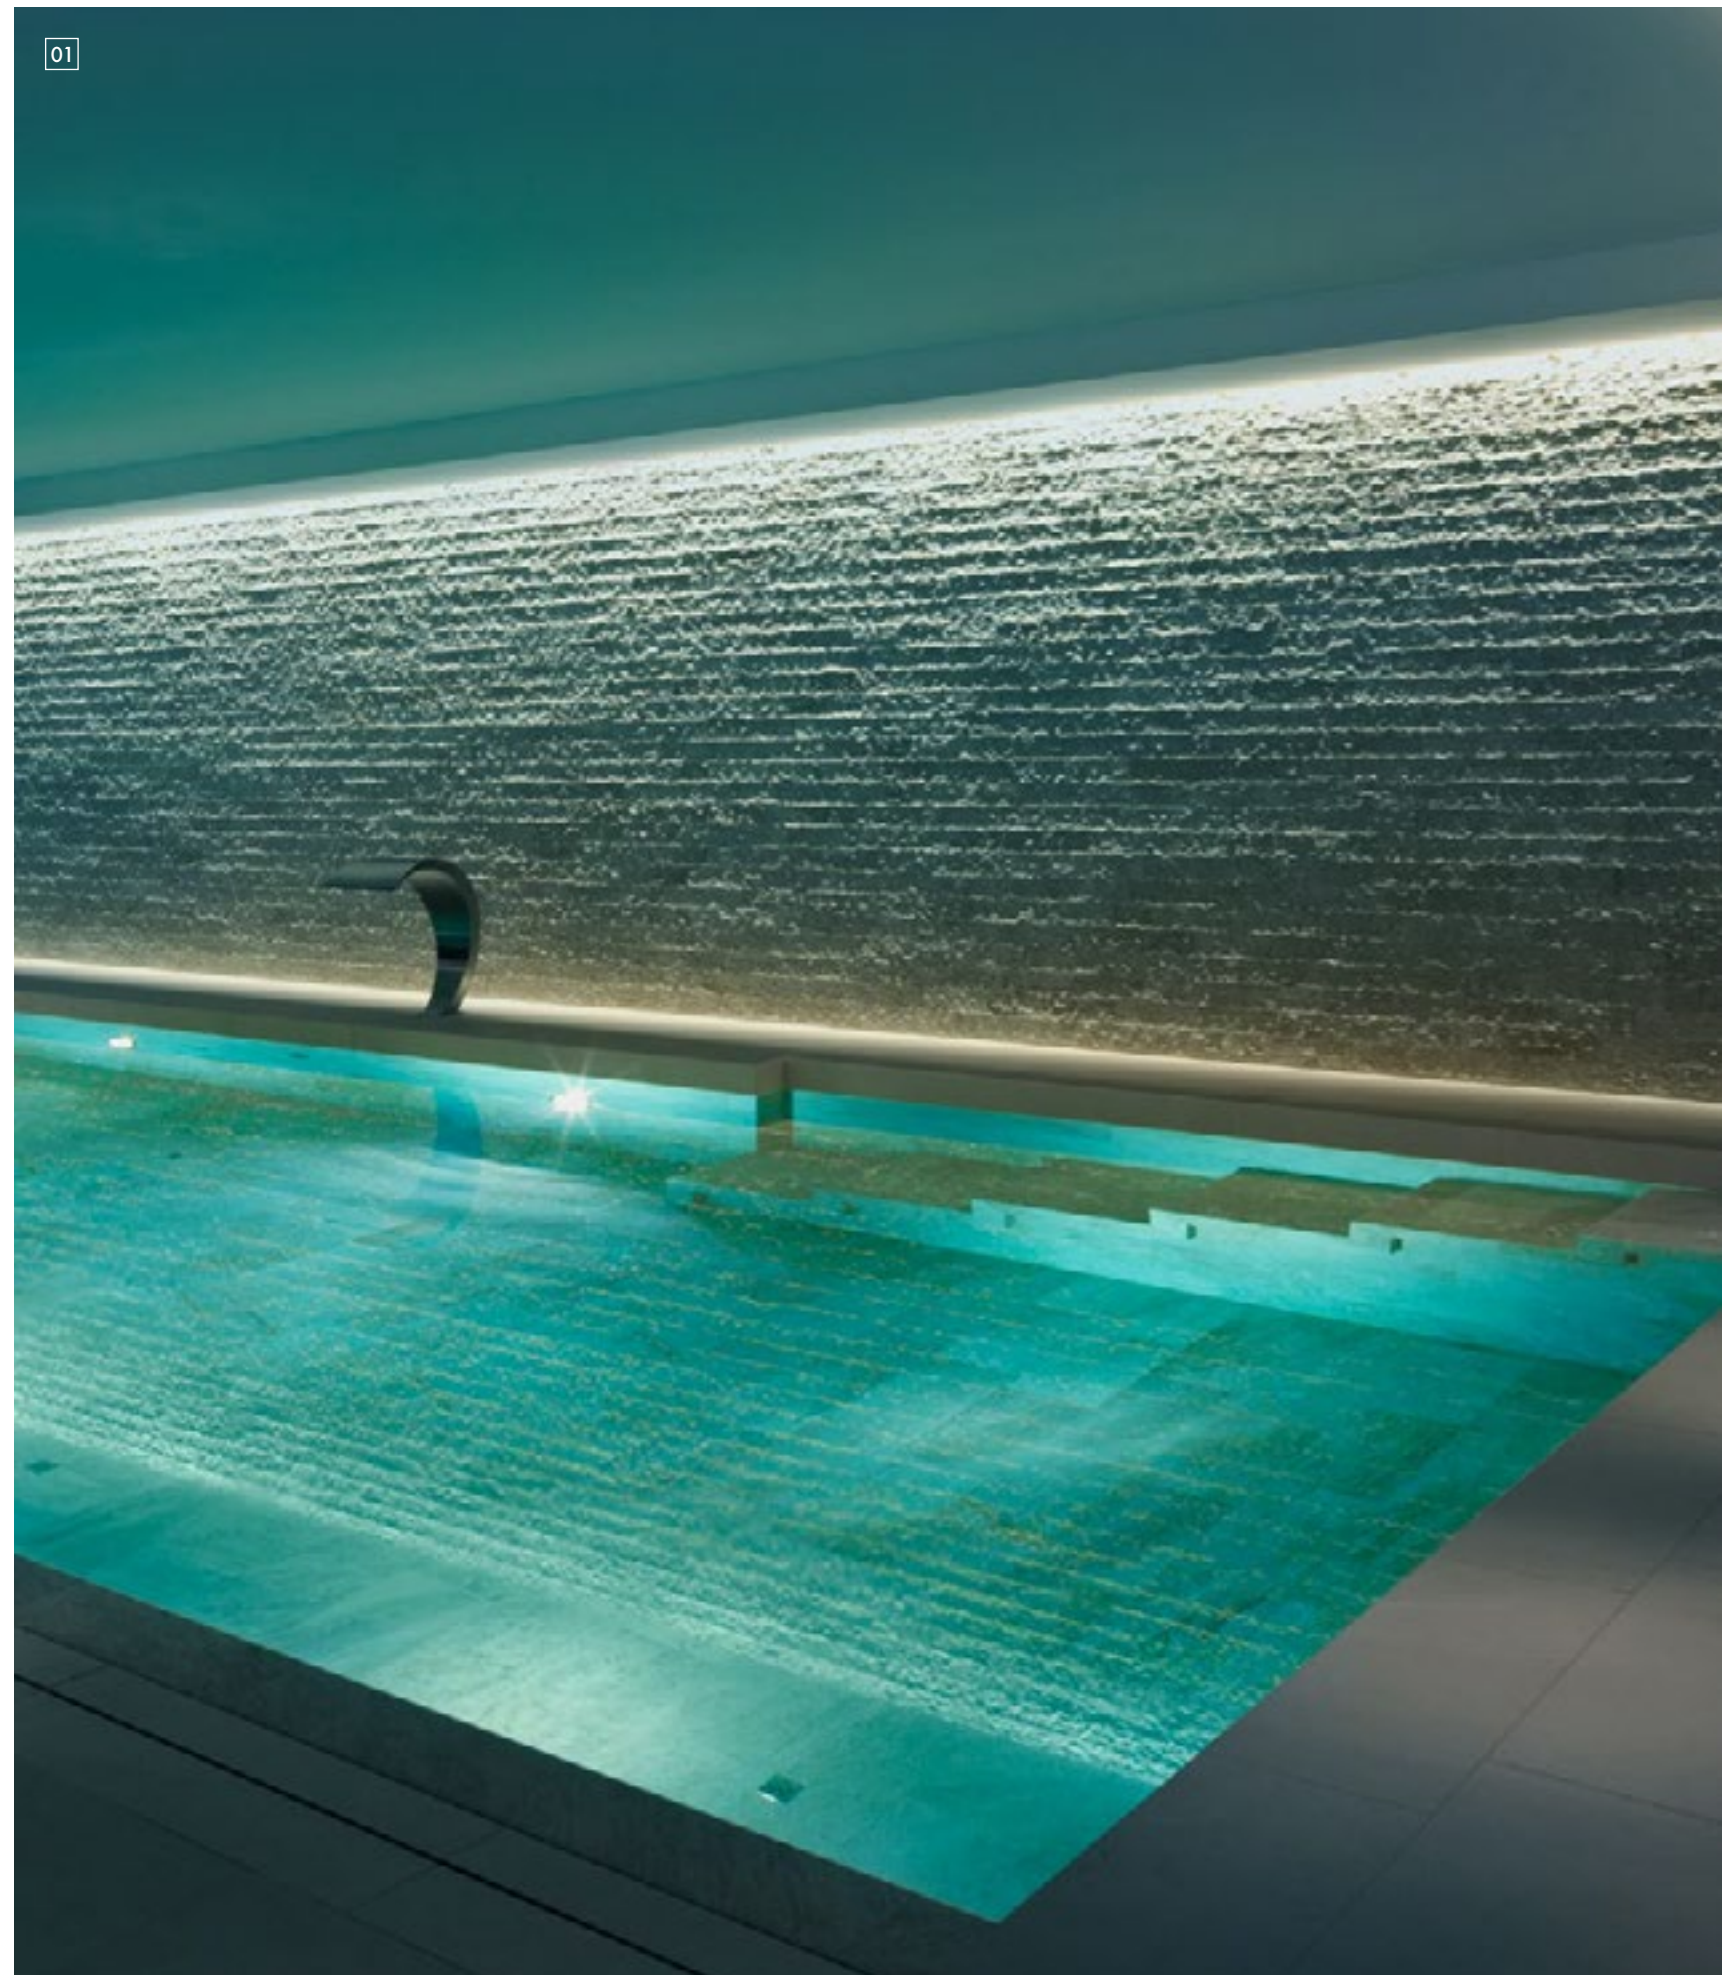

Today, the world of fitness is full of diversity and variety. But whether you're an amateur or a professional athlete, the best way to end a training session is the same – in the sauna. The undisputedly positive effects of the sauna speak for themselves, and can enhance and complement the health benefits of exercise. Above all, the sauna helps your body to recover, and counteracts or even eliminates stress-related physical reactions such as stiff muscles.

Applied warmth helps to loosen muscles, whereas a cold environment makes them quiver and cramp. When outside warmth is applied to muscles, the muscle fibres no longer need to generate heat themselves, which in turn reduces tension. And then you can enjoy the delightful feeling of relaxation.