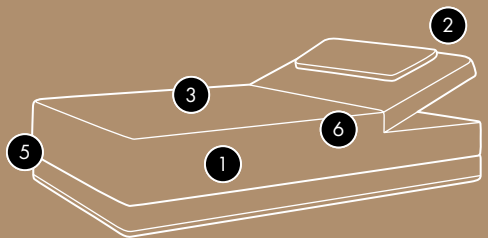

- 1 Easy access thanks to optimum height of bed
- 2 Motorised adjustment of head section
- 3 Spacious bed area, 1.20 x 2.10 m
- 4 Ingenious kinematics for pendulum motion
- 5 Complex mechanics are hidden inside this elegant design
- 6 The top-quality fabric is hard-wearing and easy to clean

Results from a study conducted by the Fraunhofer IAO: on SWAY, people enter a relaxed state considerably faster than on a conventional lounger.