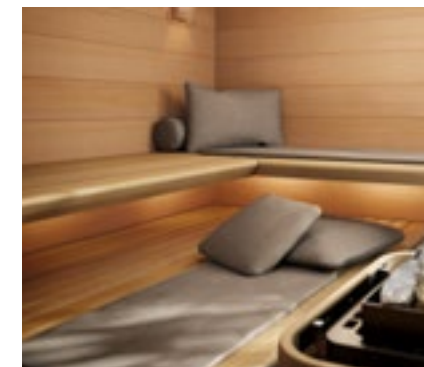

SAUNA CUSHIONS & MATS

Thanks to ingenious inlays and top-quality covers, MOLLIS® makes sauna sessions cosier than ever. Thanks to the air circulation concept, you can now use these comfortable cushions and mats inside the sauna.