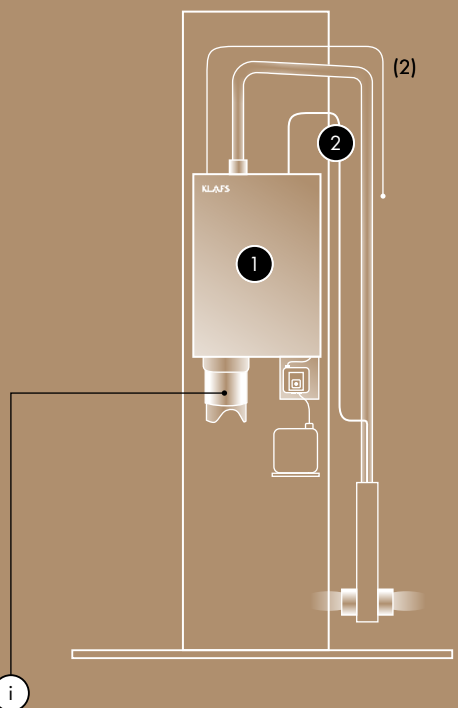

Thanks to the shape of the tank, two movements are all that are needed in order to descale the vaporiser at periodic intervals.