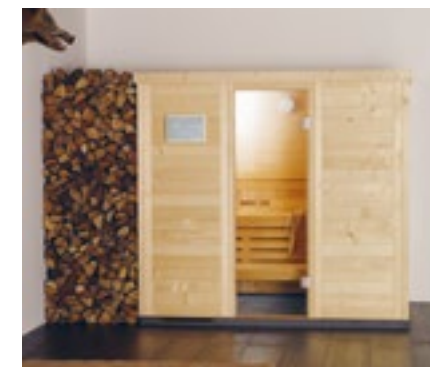

EMPIRE

All the best features of solid wood construction shine out in the KLAFS sauna EMPIRE. The wood exudes an age-old Finnish aura and clear, expansive aestheticism. It is available in a wide range of sizes and shapes, meaning it can be fitted in virtually any room. The EMPIRE always makes a strong style statement. Manufactured throughout in Karelian spruce, it has a particularly natural aura, whilst the Canadian hemlock version exudes elegance and sophistication. In the interior, stylish trims and the gentle light of the sauna lamp create an authentic sauna atmosphere.