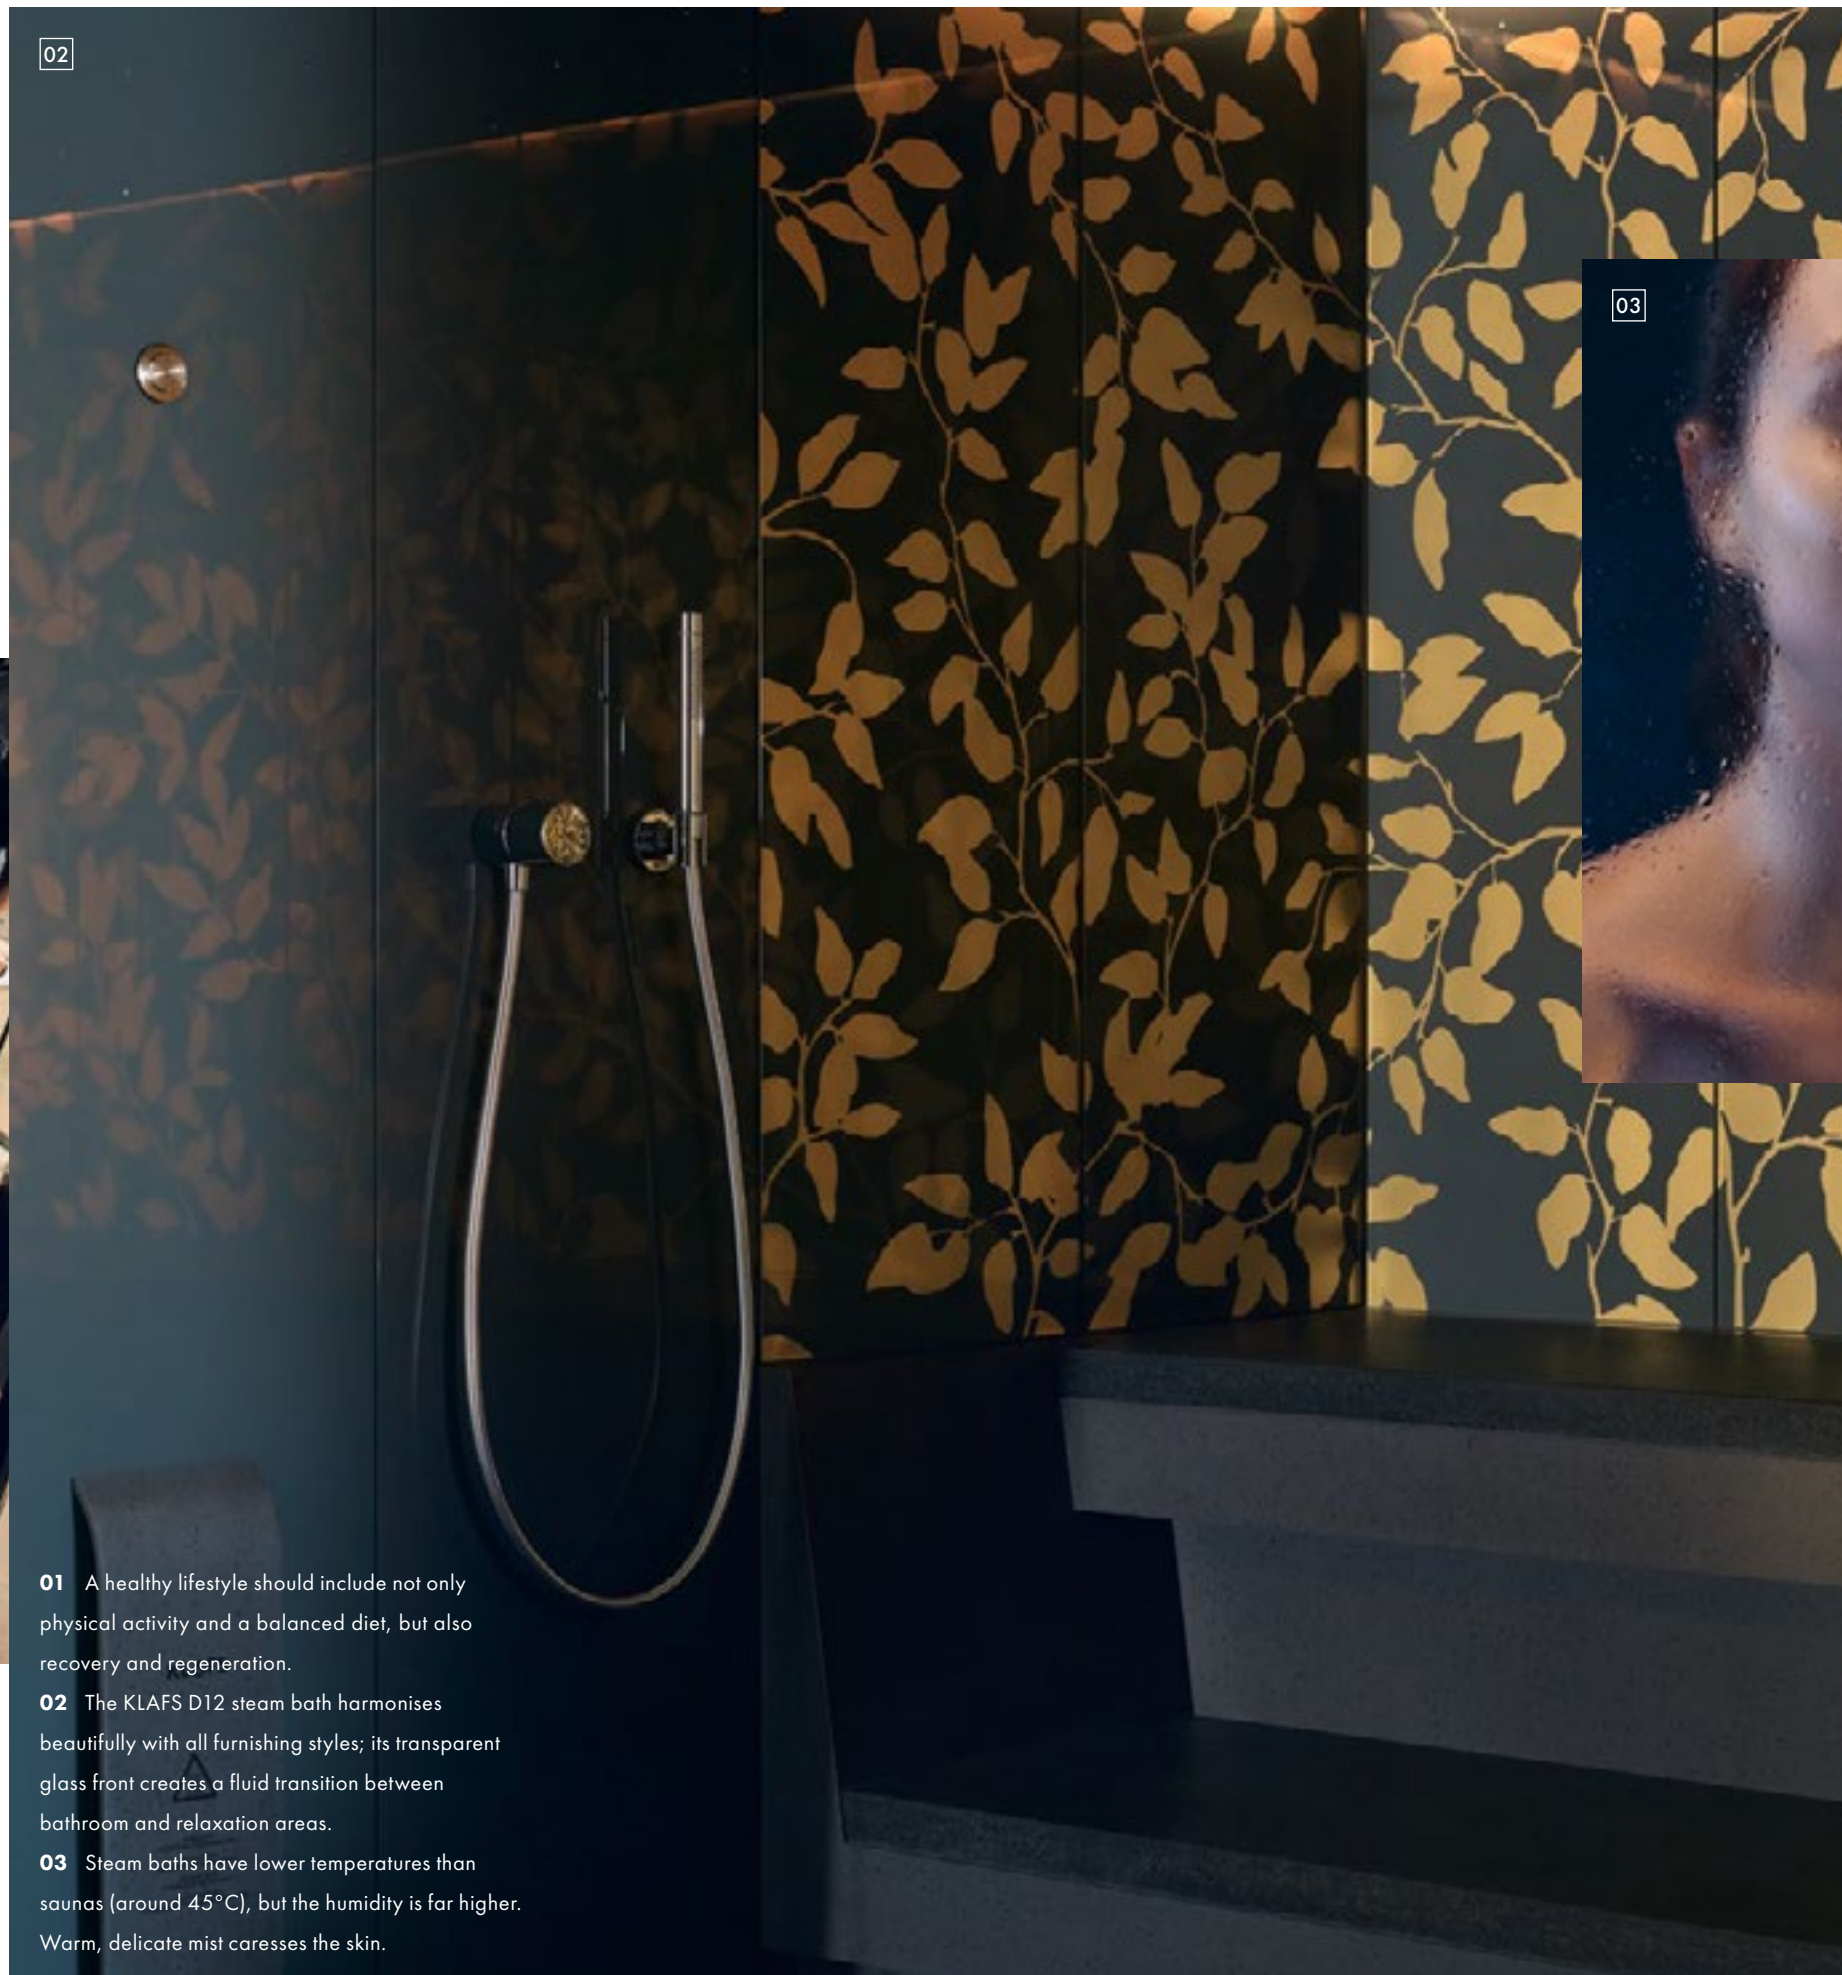

01

02

01 A healthy lifestyle should include not only physical activity and a balanced diet, but also recovery and regeneration.

02 The KLAFS D12 steam bath harmonises beautifully with all furnishing styles; its transparent glass front creates a fluid transition between bathroom and relaxation areas.

03 Steam baths have lower temperatures than saunas (around 45°C), but the humidity is far higher. Warm, delicate mist caresses the skin.

03