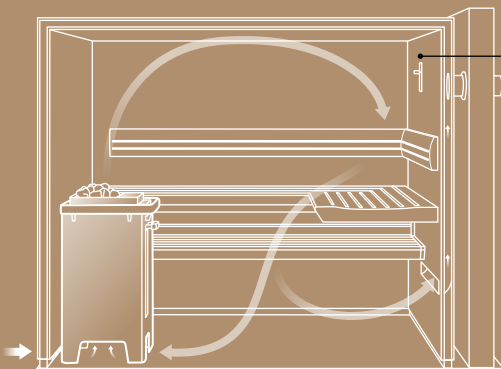

- i Three settings control the draught-free airflow inside the sauna.

klafs
green
sauna

- i Sustainable: Cut energy costs by more than 40% per annum with the KLAFS GREEN SAUNA package.