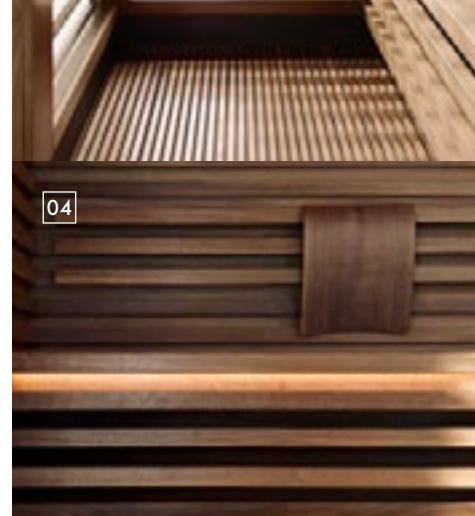

- **01** The sauna (left) and steam bath (right) exude elegance and filigree detail from every angle.
- **02** Glass covered with wooden slats visually opens up the sauna; these are arranged, however, in a way which makes it virtually impossible for people to peer in from the outside.
- **03** Perfect linear clarity – the steam bath, made of white marble, glass and quartz, has the making of a design classic.
- **04** Matteo uses indirect lighting to create the feeling of privacy and homeliness.
- **05** Wood is Thun’s favourite material – for the sauna, he uses hemlock, oak or walnut.
- **06** The impression of transparency and the incidence of light create an impression of spaciousness in this puristic retreat.