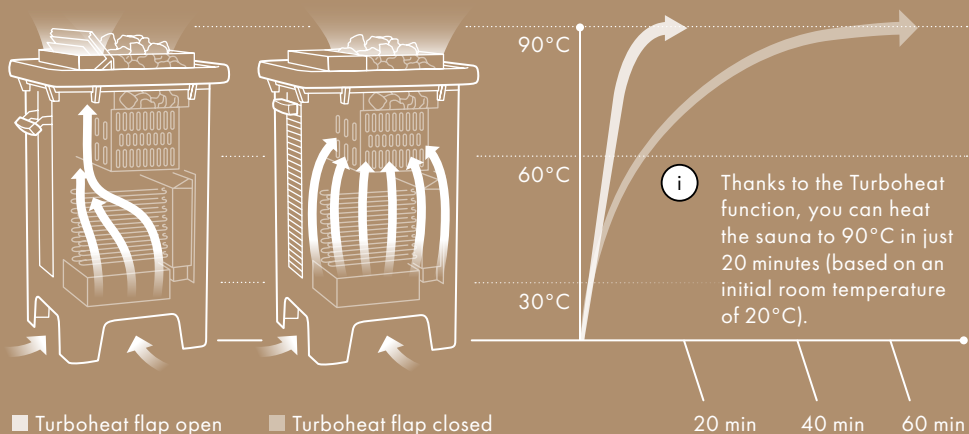

FERRO 870 x 400 x 400 mm (H x W x D), approx. 40 kg capacity (6–12 kW) 820 x 300 x 300 mm (H x W x D), approx. 7/14 kg capacity (3.3–4.5 kW)

- Compactly sized floor-standing heater in two sizes
- Flocked outer casing as protective guard
- SANARIUM® version with evaporator, water tank and fill level indicator
- For 3.3/4.5/6/9/12 kW, 230/400 V connections