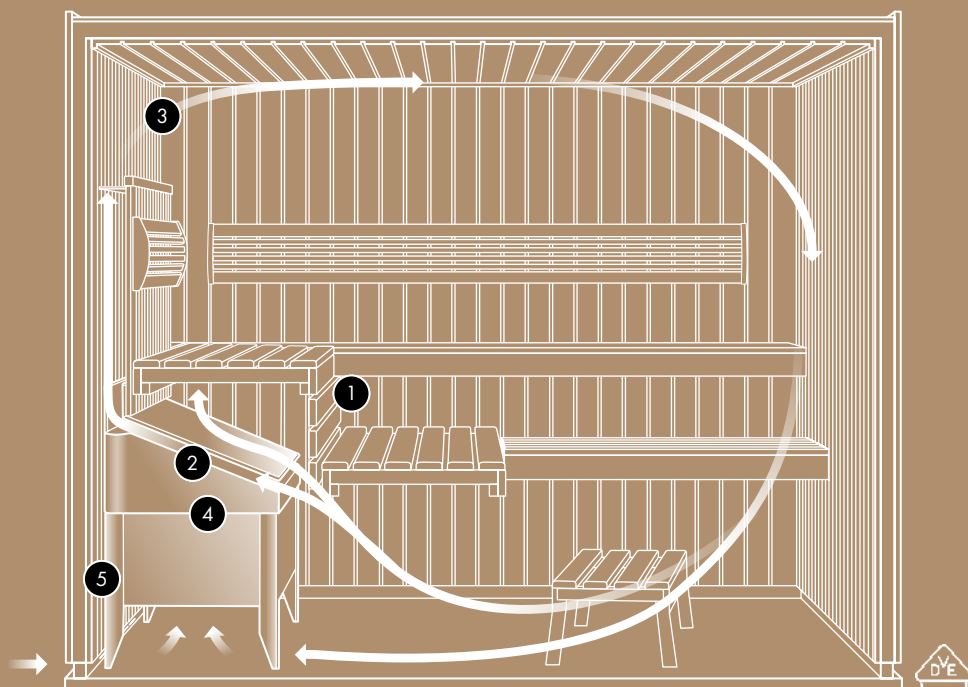

UNDERBENCH HEATING SYSTEM

The BONATHERM underbench heating system emits layers of temperature evenly and creates a particularly pleasant climate inside the sauna. Concealed underneath the bench, it not only leaves more floor area free, but is also extremely safe if you're using the sauna with children.