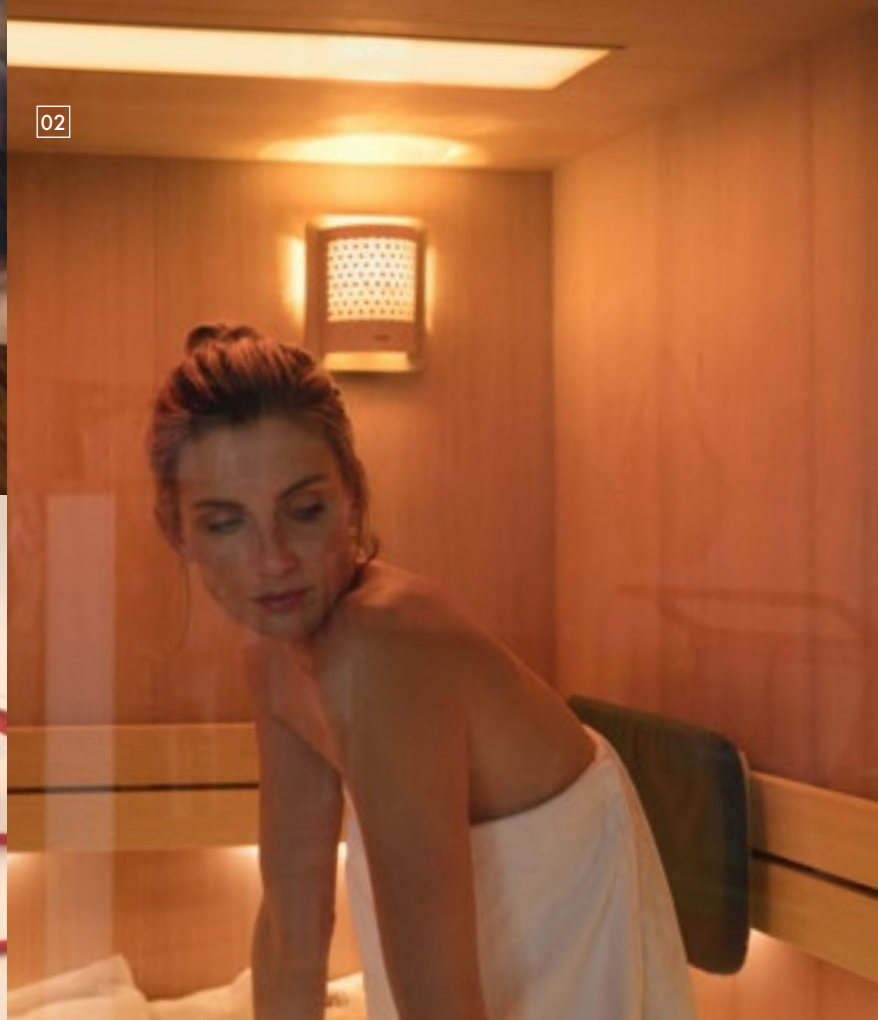

- **01** An eye to detail: Dani and Jonas fit the glass doors together.
- **02** Highlight inside the sauna: the atmospheric lighting and comfortable softboards for your back or head.
- **03** Fitting the electrical circuit for the sauna is light work: concealed but easily accessible, the circuit closes on the roof.
- **04** A sauna to suit your taste: any chosen design is possible thanks to film coating on the S1 or on the EASY sauna.