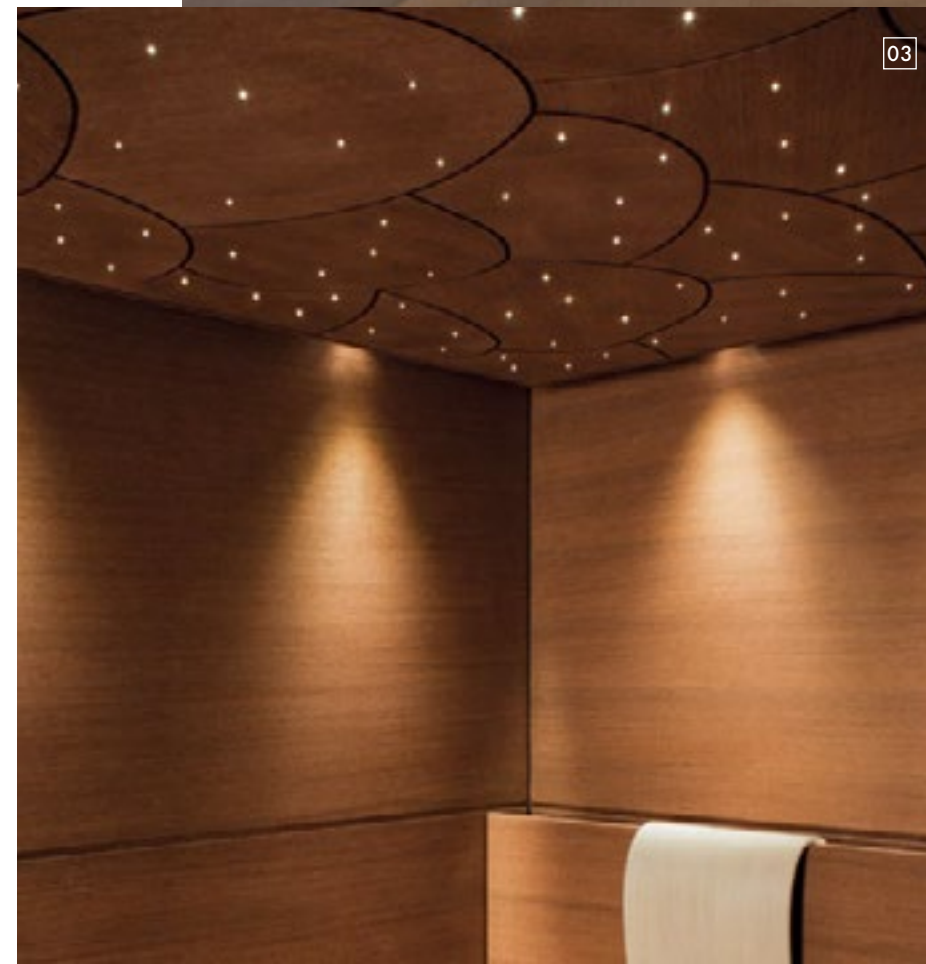

01

PRIVATE VILLA, LEIPZIG

Our experts and designers love liaising with the architects for your new apartment or house to plan and design a perfect spa retreat for you. Purist or opulent? Classic or country-style? Which wood, which light? Spacious or compact? Who will be using the sauna? Dreams and plans make your sauna a relaxing place before it even exists! We also welcome the creative challenge of extracting the potential from existing spatial conditions. Conditions which some might consider complicated – bay windows, sloping ceilings, cellars – we regard these as exhilarating inspiration and as opportunities to demonstrate the flexible manner in which KLAFS is able to transform even the most demanding nooks and crannies or wide open rooms into the most perfect spa havens you could possibly imagine. Again and again, we have succeeded in creating unconventional, wonderfully integrated bespoke spa areas using the countless versions available from our PREMIUM, AURA, PURE and EMPIRE sauna ranges. But even our more lavish sauna designs, such as CASENA and SHAPE, can be integrated virtually everywhere. With KLAFS, you can not only give expression to your spa dreams – but also to yourself. Simply tell us what sort of sauna you envisage, and we'll deliver it to your home and assemble it for you relaxingly swiftly.

02

CASENA, VIENNA

- **01** In the basement of this historic villa in Leipzig, the owner finally brought his dream of a private spa area to life, with a PURE sauna as the main focus.
- **02** The CASENA sauna offers a surprising and innovative answer to sauna benches: with no visible substructure, the benches appear to float in the air.
- **03** The starry sky lighting in the exquisite ceiling structure of the CASENA creates a very special atmosphere.

03