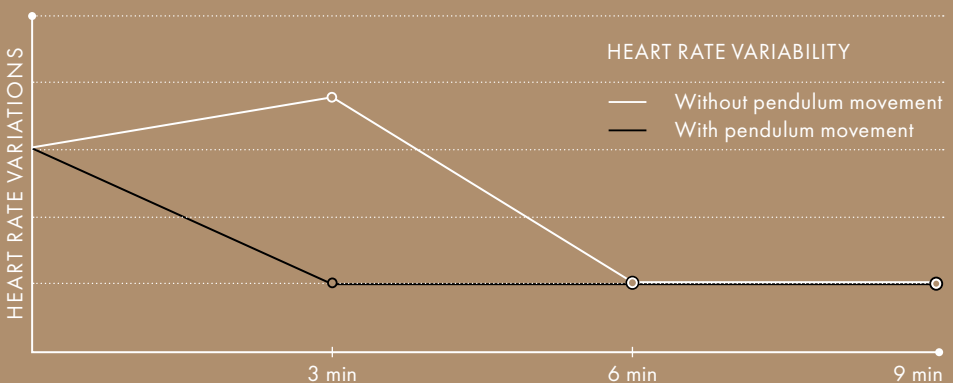

- 1 Easy access thanks to optimum height of bed
- 2 Motorised adjustment of head section
- 3 Spacious bed area, 1.20 x 2.10 m
- 4 Ingenious kinematics for pendulum motion
- 5 Complex mechanics are hidden inside this elegant design
- 6 The top-quality fabric is hard-wearing and easy to clean

Results from a study conducted by the Fraunhofer IAO: on SWAY, people enter a relaxed state considerably faster than on a conventional lounger.