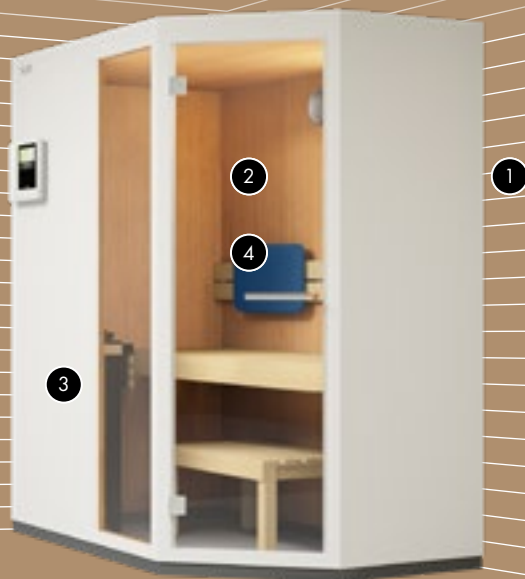

EASY

With a cool contemporary design, this sauna – which is extremely simple to assemble, even without the aid of professionals – is the perfect choice for urban dwellers who attach importance to aesthetic design, yet wish to remain flexible. Just like EASY.

- 1 Available in sizes from W x D x H 140 x 125 x 210 cm
- 2 Interior cladding in hemlock, walnut or Swiss stone pine
- 3 Exterior cladding in white or a selection of types of wood. Glass and mirror fronts also available on request
- 4 The removable padded headrests and backrests provide extra comfort

The EASY sauna is available 34 different sizes.

DO IT YOURSELF!

EASY is particularly suitable for **home assembly (1)**: pre-assembled fittings and uncomplicated electrical plug-in connections make assembly a child's play with standard tools found in most households. 18 of the 34 different sizes are suitable for standard 230 V wall sockets (2).