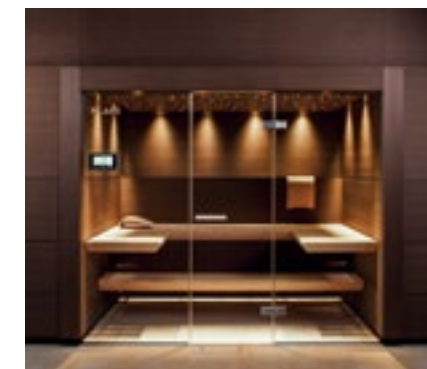

CASENA

Large-scale hemlock panelling in the interior; sauna benches made from the same wood; a clear glass door with flush threshold, and optionally available with full glass front – this entire sauna revolves around symmetry, harmony, elegance and spaciousness. Absolutely nothing will distract your thoughts from roaming freely and coming to rest – except, perhaps, for the optional STERNENHIMMEL POLAR, which will complete your zen-like experience of relaxation and make it absolute perfection.