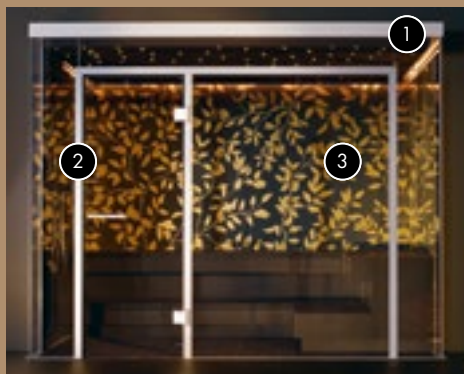

- 1 Minimum dimensions W x D x H: 160 x 180 x 241 cm
- 2 Characterised by clear geometric structures and materials: glass, aluminium and stone
- 3 Inside: floral gold pattern against a black background