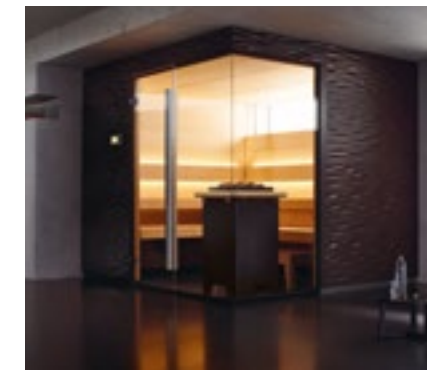

SHAPE

The appeal of SHAPE lies in its perfect blend of athletic, modern design with maximum comfort. Its striking character is manifested in intricate exterior cladding, which is equally special to the touch. A glass front, extending over two corners, and a striking vertical door handle complete the picture. Luxury and quality continue as axiomatic themes in the interior, where hemlock has been used throughout for the interior cladding and benches, thus creating a unique atmosphere of relaxation.