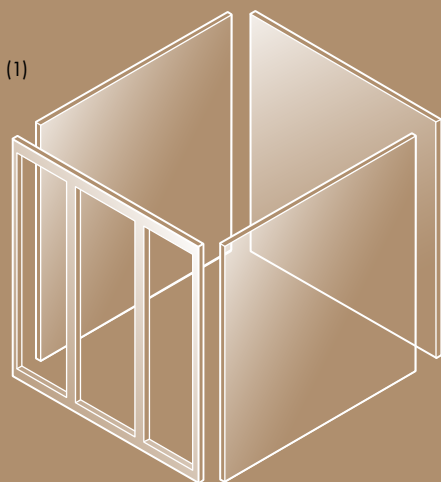

EASY

With a cool contemporary design, this sauna – which is extremely simple to assemble, even without the aid of professionals – is the perfect choice for urban dwellers who attach importance to aesthetic design, yet wish to remain flexible. Just like EASY.

- 1 Available in sizes from W x D x H 140 x 125 x 210 cm
- 2 Interior cladding in hemlock, walnut or Swiss stone pine
- 3 Exterior cladding in white or a selection of types of wood. Glass and mirror fronts also available on request
- 4 The removable padded headrests and backrests provide extra comfort

The EASY sauna is available 34 different sizes.

DO IT YOURSELF!

EASY is particularly suitable for **home assembly (1)**: pre-assembled fittings and uncomplicated electrical plug-in connections make assembly a child's play with standard tools found in most households. 18 of the 34 different sizes are suitable for standard 230 V wall sockets (2).

(2)

- i Detailed information on all saunas can be found in the KLAFS price list.