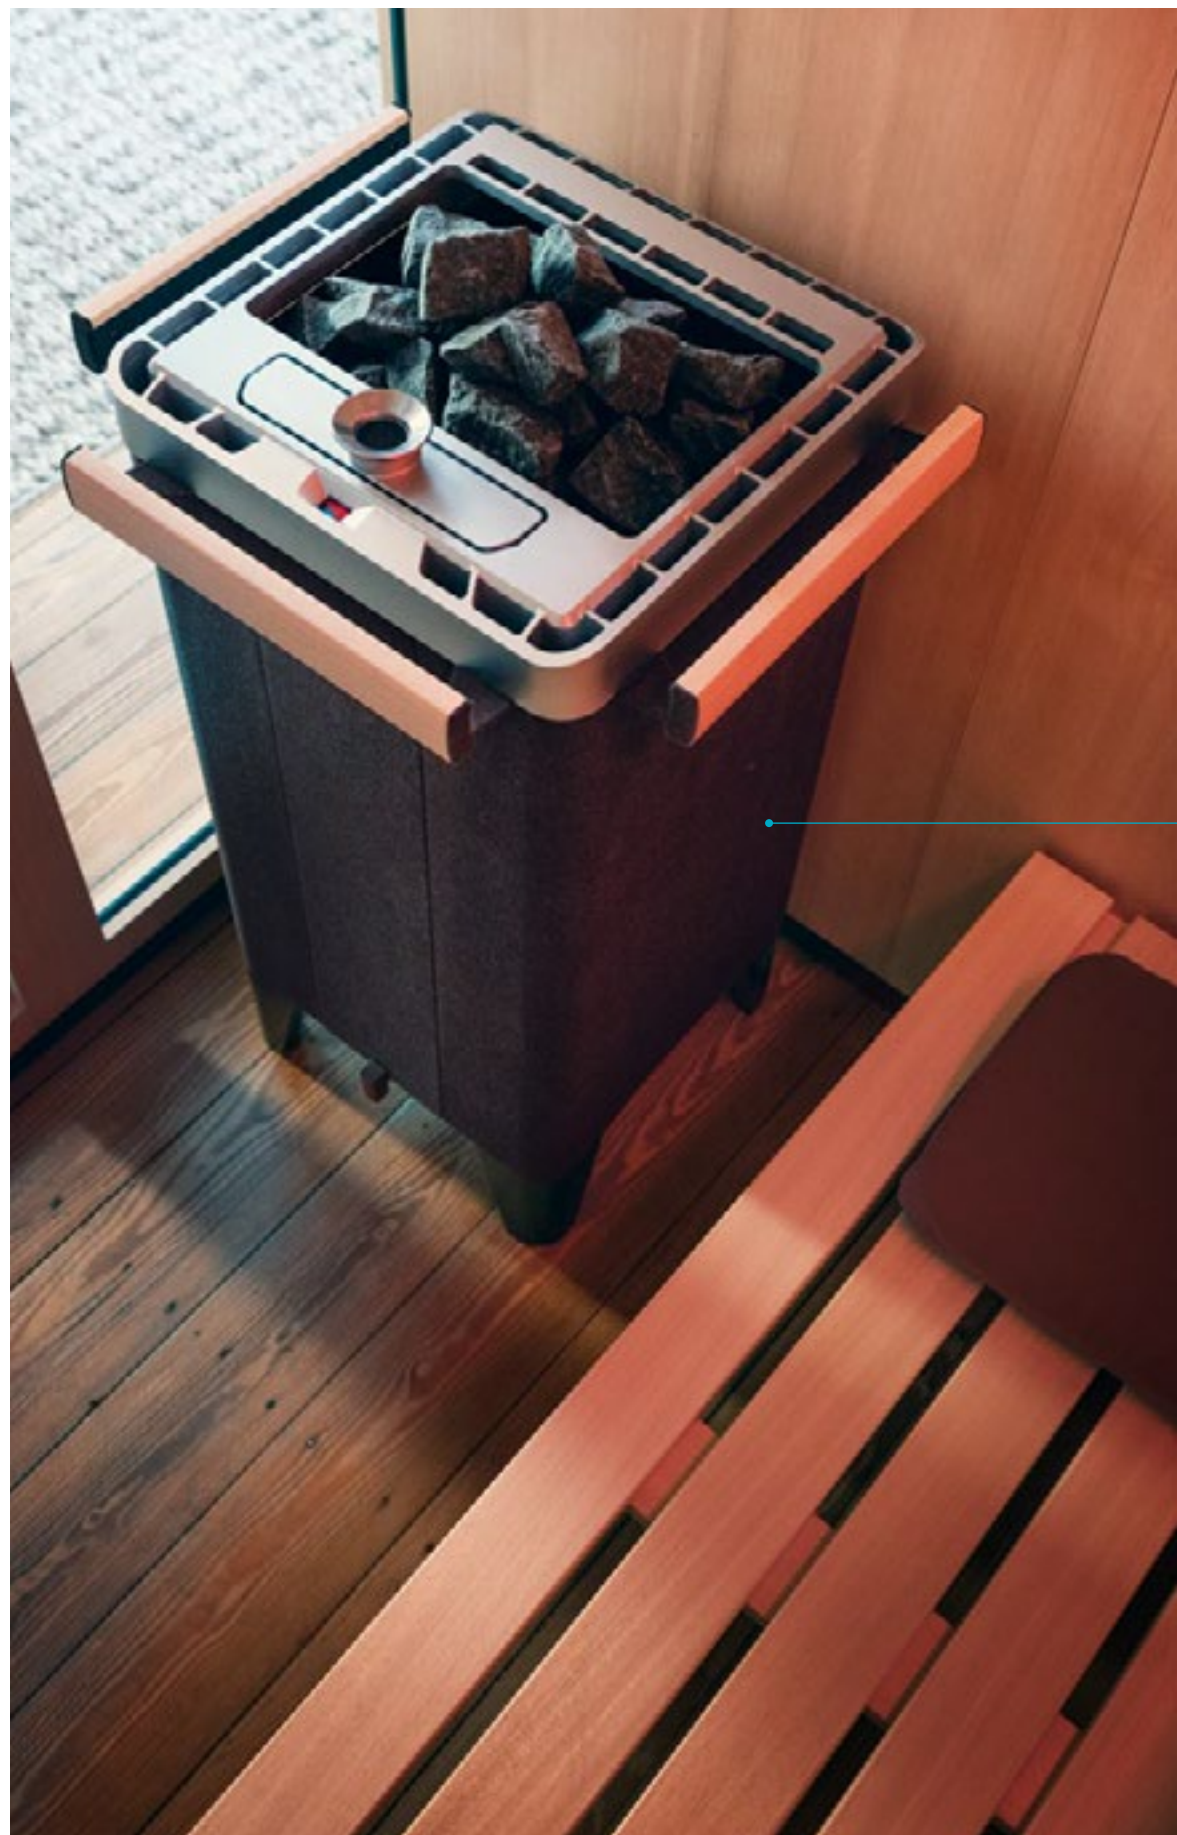

But warmth is not the only important factor for a good sauna session. Air circulation inside the sauna is equally decisive. Nowadays, everybody knows that a consistent supply of fresh oxygen is essential for when the temperature rises. Every sauna should have adequate air circulation, drawing in sufficient fresh air from the outside and extracting used air from the inside. The CIRCOTHERM ventilation system, which can be fitted flexibly, is the perfect solution here. By pressing a wooden button whilst inside the sauna, you can choose from three settings and control the flow of air – completely without draughts. As CIRCOTHERM allows you to close the ventilation flap during the heating up phase, you avoid losing heat – which in turn enables you to avoid unnecessary costs and use resources efficiently.

H: 870 mm — W: 400 mm — D: 400 mm

FERO SAUNA HEATER

For smaller saunas with insufficient space for MAJUS, the sauna heater FERRO is a good alternative. With its discrete design, it harmonises well with numerous saunas in our product range. And despite its compact size, it can hold 40 kg of sauna stones – for intense sauna infusion!

H: 550 mm — W: 450 mm — D: 320 mm

VARIUS SAUNA HEATER

The VARIUS sauna heater, specially designed for the S1 sauna, automatically extends from its 'garage' underneath the bench when you open the sauna, and returns to its original position once it has cooled down. The sauna heater not only has an appealing design, but is also equipped with innovative technology. Thanks to the elegant and effective flocking on the cover of the heater, for example, no protective grate is required.