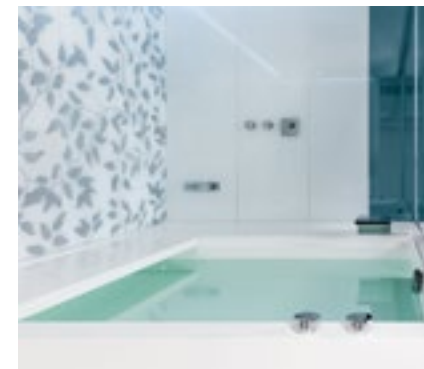

HOMBRE

The solid HOMBRE steam bath is fully lined with top-class materials and adapted in numerous ways to accommodate your wishes and spatial requirements. KLAFS state-of-the-art, low-maintenance evaporator technology enables you to generate steam regardless of the water quality. The optional steam boost adds a little diversity to your bathing programme: at the press of a button, air nozzles blast the steam back to your body as it rises to the ceiling.

CUSTOMISED STEAM BATH

Acrylic, ceramic or stone – our steam baths cater to your personal preferences. The materials can be combined at will in accordance with your own personal wishes. Whether you favour luxury ceramic tiles, Bisazza mosaic tiles, marble, or unpretentious but top-quality stoneware – we'll be delighted to cater to any and every wish for your bespoke steam bath. In your bathroom, by your pool, or in your own private spa area.