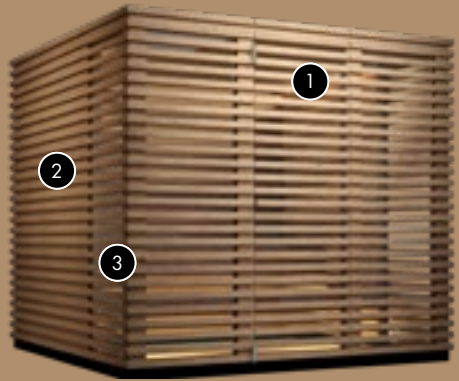

BEAUTY THAT GOES MORE THAN SKIN-DEEP: THE INTERIOR LINE MEETS HIGHEST DESIGN DEMANDS.

MATTEO THUN

Shielded, yet not cut off from the outside world. Intimacy and stillness – this was Matteo Thun's idea.

1. 1 Integrated glass door
2. 2 Unique design: indirect lighting and the exciting interaction between wooden panels and joints in hemlock, oak or walnut
3. 3 Invisible BONATHERM underbench sauna heater