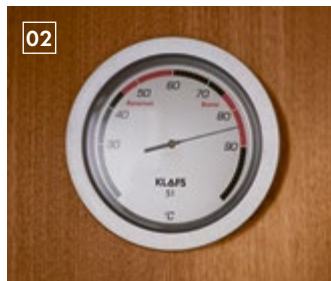

TOP QUALITY AND WELL-DESIGNED. DOWN TO THE FINEST DETAILS

We also emphasise high-quality accessories for the S1 SAUNA. Our stool fits perfectly into our space-saving design. That's because when the sauna is retracted, it's simply stowed away beneath the bench. Another aesthetic bright spot: the CLARA sauna lamp ensures a relaxed atmosphere while sauna bathing. And for even greater relaxation, treat yourself to the pleasures of splashing water on the hot stones. So you can't do without a bucket and dipper. Have fun!

01

02

03

01 Ambience: The CLARA sauna lamp has a warm, relaxing light. **02 03** Two in one: the deluxe sauna hourglass and sauna thermometer. But your own feeling is the most important measurement. If you feel comfortable, that's what counts!

04

05

04 Pouring with power: A bucket and dipper are available upon request.

05 The S1 SAUNA stool: You scarcely know it's there once it's stowed away under the bench.