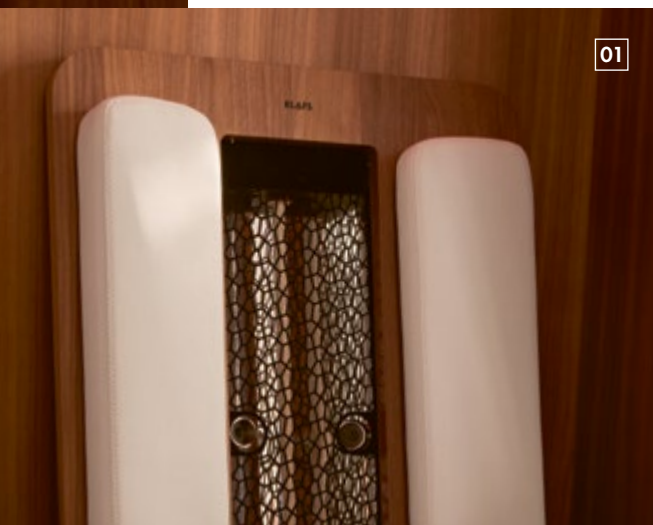

S1 INFRARED: DEEP HEAT THAT HITS THE SPOT

Feeling good – it's all about the setting. You can choose between three stages: Soft, Medium or Intensive. As soon as you lean back, the programme will start. In order for the infrared source to fully deploy its beneficial effect and your skin is not unduly stressed, four SensoCare sensors in the infrared heater carry out contact-free skin temperature readings during the entire programme and adjust the intensity of the radiation to your body – very gently and completely automatically.

Thanks to the comfort heating under the seats, the cabin interior is always quickly heated to a comfortable temperature between 27°C and 35°C. Your S1 INFRARED will be pleasantly warm from the first moment on. That is why your relaxation and feel-good time starts the moment you enter the cabin.

The patented low-temperature ceramics radiator uses the heating power of infrared-C radiation and is of such a high quality that we give you a lifetime warranty on this product. It also confidently meets the guidelines of the RAL-Gütegemeinschaft (Quality Assurance Association) for infrared heating cabins. This allows you to relax completely.

01 SensoCare. The heat intensity is regulated automatically via the contact-free skin temperature measurement.