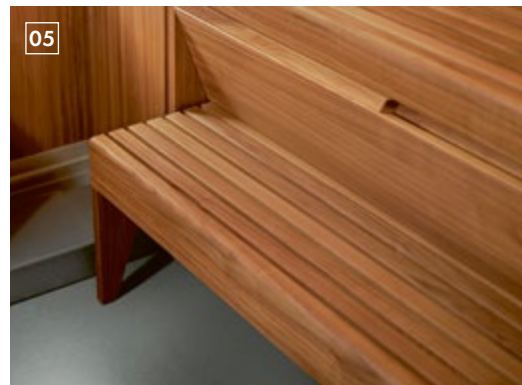

05

04 Pouring with power: A bucket and dipper are available upon request.

05 The S1 SAUNA stool: You scarcely know it's there once it's stowed away under the bench.