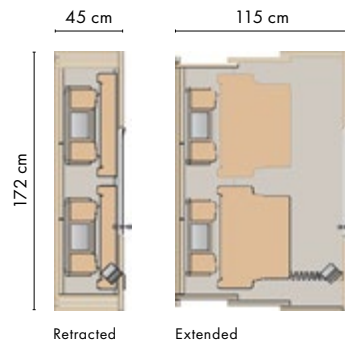

DOUBLE
Dimensions: 211 x 172 x 115 cm
Power output: 230 V, 2.5 kW

Unless indicated otherwise, all dimensions are shown as height x width x depth.