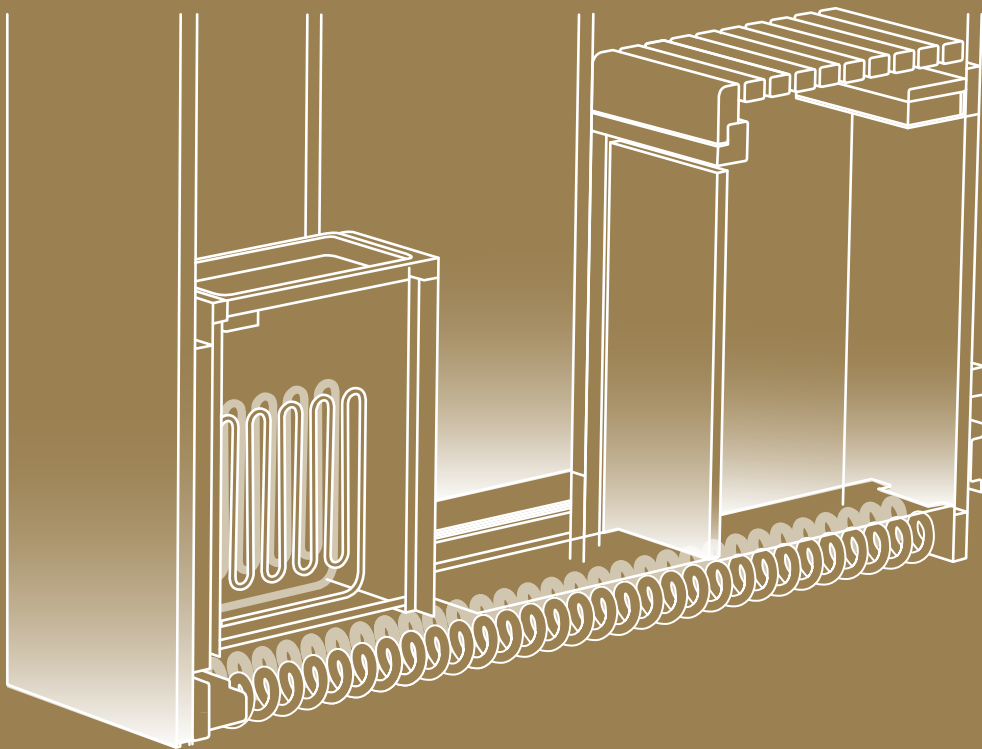

THE HEART OF THE SAUNA. THE VARIUS SAUNA HEATER WITH DRIVE HOME SYSTEM

The heater has always been considered the very heart of a sauna. So it stands to reason that the S1 SAUNA heater is its centrepiece. Thanks to its specially designed system, when the sauna is opened, the heater is automatically moved out of its storage space. Its modern appearance, high-quality materials, and innovative safety concept are unrivalled.

A safety guard is unnecessary, thanks to the elegant flock finish on the heater shell. The large quantity of premium-quality olivine stones ensures intensive vaporization for lots of sauna pleasure. And if you also like the softer side of sauna bathing, try the VARIUS S SANARIUM® heater. This transforms one sauna into five: a classic sauna, a hot-air bath, a tropical bath, an aroma bath, and a soft steam bath.

A clean solution: The entire connection technology of the VARIUS heater is stored in the multifunction channel and out of sight.