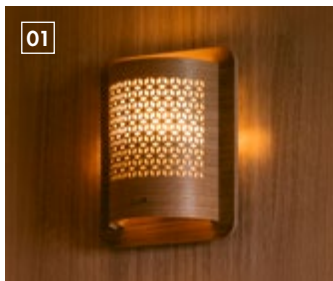

TOP QUALITY AND WELL-DESIGNED. DOWN TO THE FINEST DETAILS

We also emphasise high-quality accessories for the S1 SAUNA. Our stool fits perfectly into our space-saving design. That's because when the sauna is retracted, it's simply stowed away beneath the bench. Another aesthetic bright spot: the CLARA sauna lamp ensures a relaxed atmosphere while sauna bathing. And for even greater relaxation, treat yourself to the pleasures of splashing water on the hot stones. So you can't do without a bucket and dipper. Have fun!

01