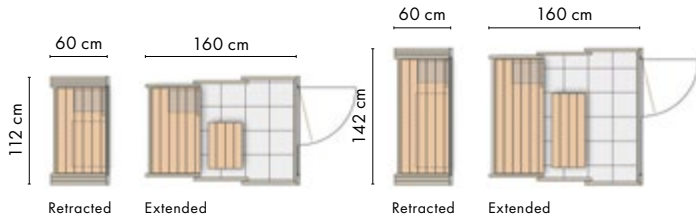

'RETRACTED' AND 'EXTENDED' BLUEPRINTS

NEW! The S1 SAUNA MANUAL now offers you relaxation in even less space. In the EXTRA SMALL and SMALL sizes, choose between the version with 3 elements, with an extended depth of 160 cm, or the version with 2 elements, in which the sauna is only 110 cm deep when extended.

EXTRA SMALL 3 elements
Dimensions: 201 x 112 x 160 cm
Reclining width: 90 cm
Power output: 230 V, 3.5 kW*

SMALL 3 elements
Dimensions: 201 x 142 x 160 cm
Reclining width: 120 cm
Power output: 230 V, 3.5 kW*