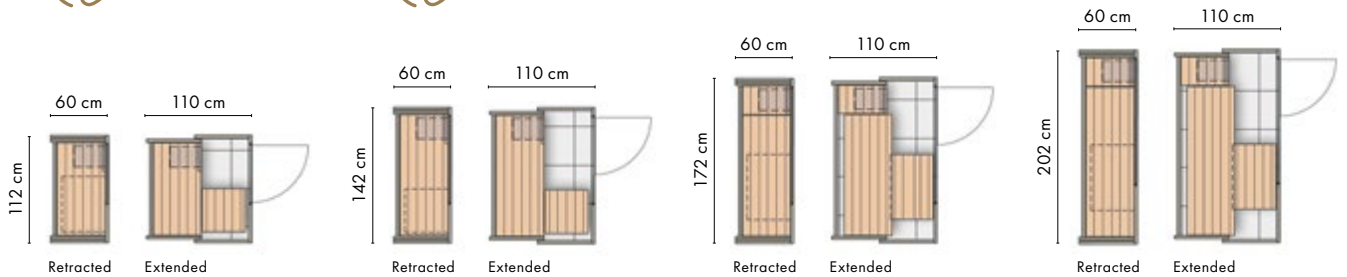

EXTRA SMALL 2 elements
Dimensions: 201 x 112 x 160 cm
Reclining width: 90 cm
Power output: 230 V, 3.3 kW*

SMALL 2 elements
Dimensions: 201 x 142 x 160 cm
Reclining width: 120 cm
Power output: 230 V, 3.3 kW*

MEDIUM 2 elements
Dimensions: 201 x 172 x 110 cm
Reclining width: 158 cm
Power output: 230 V, 3.5 kW*

LARGE 2 elements
Dimensions: 201 x 202 x 110 cm
Reclining width: 188 cm
Power output: 230 V, 3.5 kW*

Unless indicated otherwise, all dimensions are shown as height x width x depth. *Alternative 3 kW/13 ampere (for Switzerland). The matching cabinet wall is available from Kettmaker. More at www.kettmaker.com.