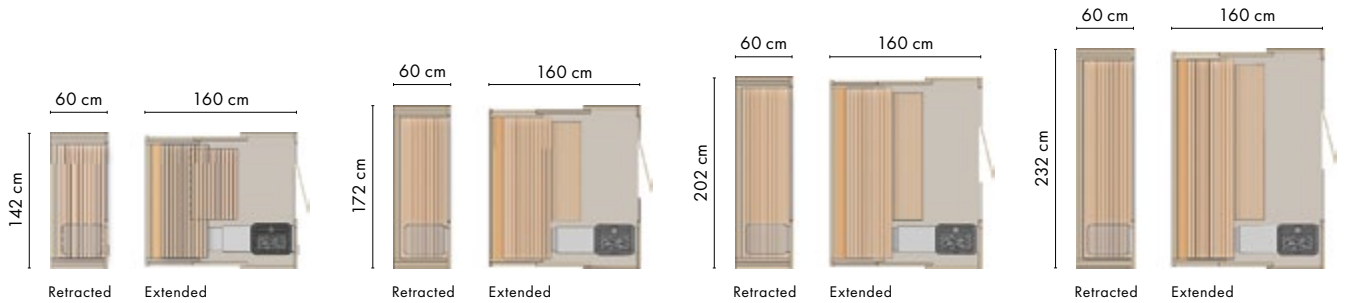

'RETRACTED' AND 'EXTENDED' BLUEPRINTS

SMALL

Dimensions:
211 x 142 x 160 cm
Reclining width: 120 cm
Power: 230 V, 3.5 kW*;
alternative 400 V, 6 kW

MEDIUM

Dimensions:
211 x 172 x 160 cm
Reclining width: 150 cm
Power: 230 V, 3.5 kW*;
alternative 400 V, 6 kW

LARGE

Dimensions:
211 x 202 x 160 cm
Reclining width: 180 cm
Power: 230 V, 3.5 kW**;
alternative 400 V, 6 kW

EXTRA LARGE

Dimensions:
211 x 232 x 160 cm
Reclining width: 210 cm
Power: 400 V, 6 kW

Unless indicated otherwise, all dimensions are shown as height x width x depth.

*Alternative: 3 kW/13 A (for Switzerland). **230 V connection only possible with insulating glass S1 EcoSmart.