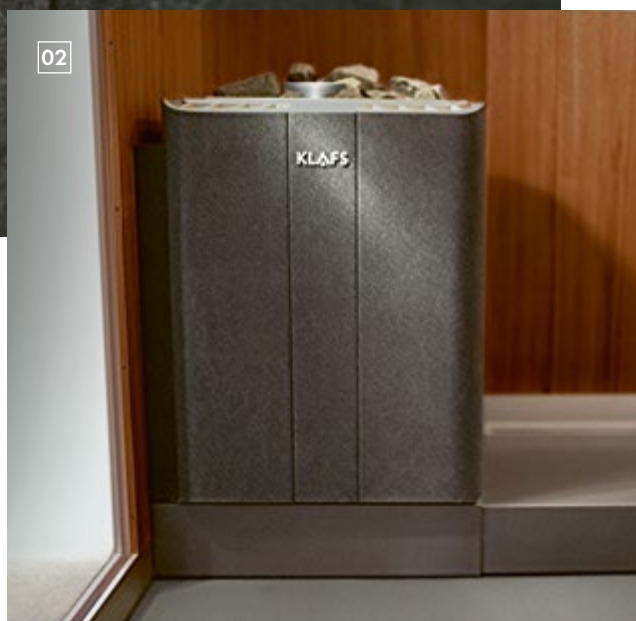

01

01 The VARIUS S
SANARIUM® sauna heater.

02 The Drive Home System
brings the VARIUS out of its
'garage' as soon as the sauna
is opened.