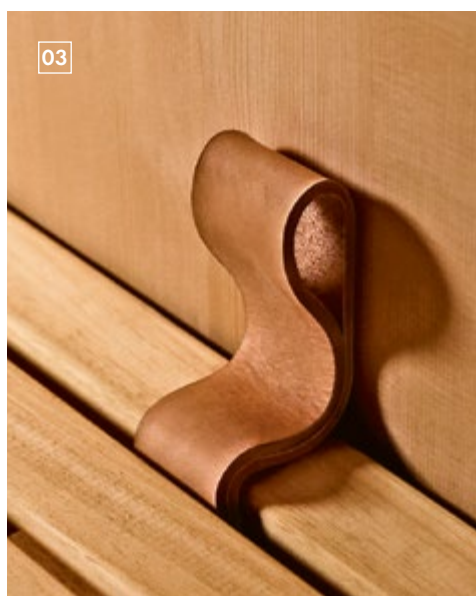

# PERFECT APPOINTMENTS FOR RELAXATION. RIGHT DOWN TO YOUR TOES

We believe in high quality through and through – and that applies to the interior design as well. That's why we choose naturally grown, knot-free eastern hemlock. This North American conifer is particularly well suited for use in saunas because it releases heat so evenly. We also offer the interior trim in walnut or lively patterned Swiss pine\* on request. Swiss pine is rumoured to have a positive effect on the cardiovascular system. This wood is also said to enhance well-being and promote deep, restful sleep. So make yourself comfortable!