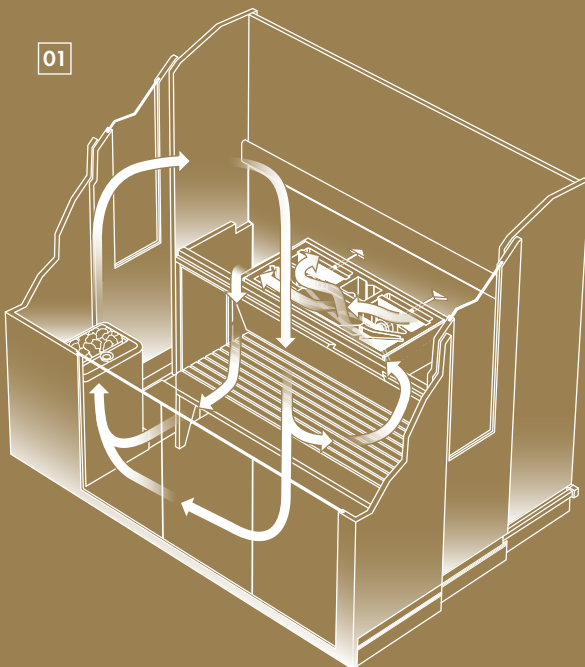

AN INTELLIGENT MULTI-TALENT: THE SCC CLIMATE MODULE

Good air puts you in a good mood! For those particularly concerned about clean air and energy-saving saunas, we recommend the SCC (Safe Clean Cycle) climate module. Its intelligent air circulation principle ensures that the thermal energy used to heat the cabin air is used as effectively as possible.

The integrated air purification system with coconut carbon filter dehumidifies the used cabin exhaust air and removes odours and dust. The exhaust air that is then fed into the room no longer has to be directed outside, ventilation is not necessary. Simultaneously, the fresh room air is drawn in and preheated by passing the hot exhaust air. Pollen, house dust, ozone and pollutants are also filtered out. The SCC climate module contributes to a noticeably improved air quality not only in the surrounding room, but also in the sauna cabin. Since the air no longer has to be discharged into the open air, no structural changes such as wall openings are required. Another big advantage: As the air no longer has to be discharged into the open no structural changes are required, for example wall openings.

01

01 Environmentally-friendly exchange:

The SCC climate module cleans stale air in the cabin whilst simultaneously heating the fresh air drawn in from outside.

UP TO
35%

LESS ENERGY CONSUMPTION

As a result of the heat recovery and use of the exhaust air heat in the surrounding room, the total energy consumption is significantly reduced.

SUPPLY AIR PURIFICATION

Improved, allergy-friendly sauna climate: pollen, house dust, ozone and pollutants are all filtered out.

REDUCED HEAT DISSIPATION

The heat from the extract air is transferred to the supply air. The temperature of the discharged cabin air is reduced by 30%.

EXHAUST AIR PURIFICATION

In addition to filtering dust, odours such as fragrances and perspiration are also absorbed via the activated carbon filter.