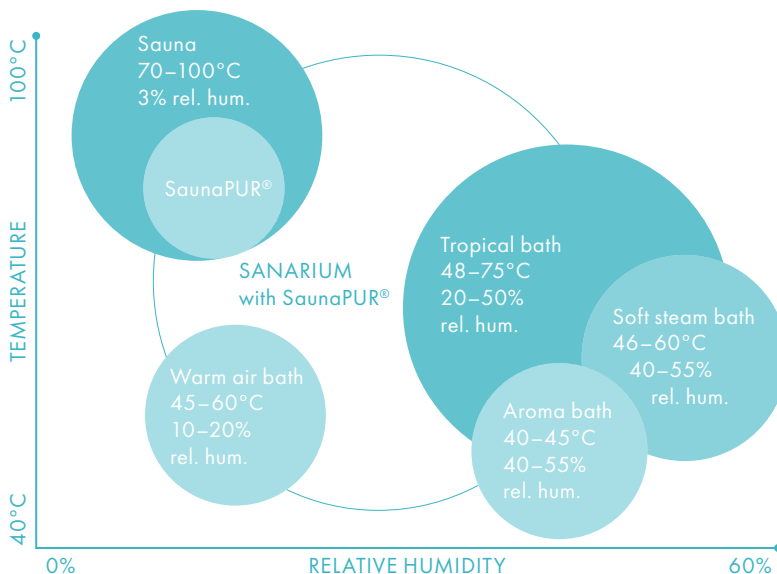

FOLLOW YOUR INTUITION. THE SANARIUM® FROM KLAFS

Everyone is special and deserves a special kind of relaxation. Follow your own desires and needs and create one-of-a-kind moments of well-being – with the SANARIUM® from KLAFS. The S1 SAUNA then becomes five enjoyable saunas in one: a classic sauna, a hot-air bath, a tropical bath, an aroma bath, and a soft steam bath.

The SANARIUM® meets individual wishes with aplomb and creates unforgettable moments. And the relaxation offered by the SANARIUM® is not only particularly enjoyable, but has been proved to be good for you, too. Thus, for example, a study by the renowned Charité teaching hospital in Berlin shows that the SANARIUM®, which features gentle heat and a thermal environment that is gentle on the cardiovascular system, can lower high blood pressure and alleviate circulatory disorders. And that's not all: regular SANARIUM® sessions help train the cardiovascular system and effectively prevent colds. Using the SANARIUM® has been shown to have an overall beneficial effect on the immune system. Moreover, our skin – our largest organ – really relishes this luxury beauty treatment: it's not only cleansed but supplied with nutrients and minerals at the same time.