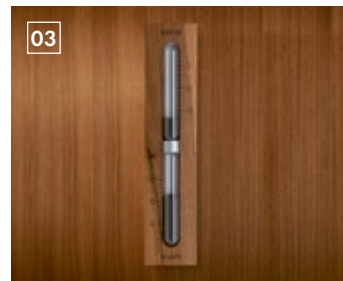

03

01 Ambience: The CLARA sauna lamp has a warm, relaxing light. **02 03** Two in one: the deluxe sauna hourglass and sauna thermometer. But your own feeling is the most important measurement. If you feel comfortable, that's what counts!