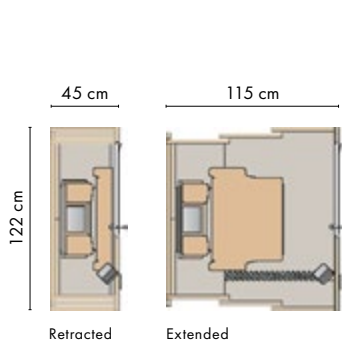

'RETRACTED' AND 'EXTENDED' BLUEPRINTS

SINGLE
Dimensions: 211 x 122 x 115 cm
Power output: 230 V, 1.7 kW