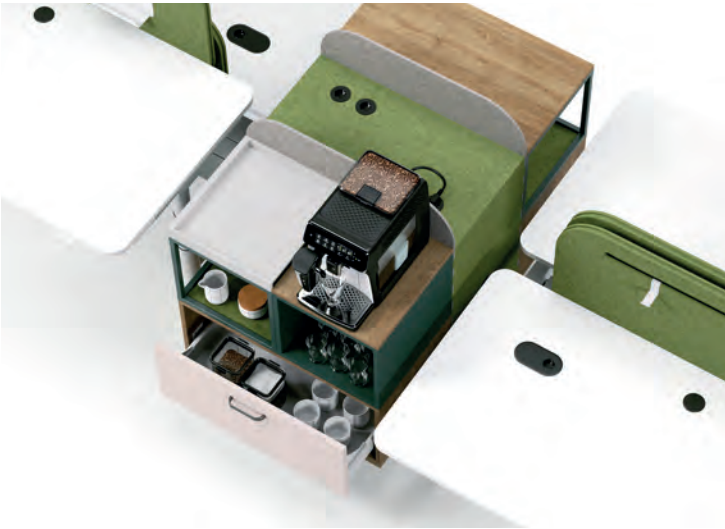

MEET

WORK

SERVICE POINT

STORAGE

The two height-adjustable main modules WORK and MEET are equipped with acoustically effective NeoTex shielding and they offer ergonomics and privacy at the workplace. Combined with the smart connection modules SERVICE POINT or STORAGE connection modules, they become self-sufficient work islands – ideal for temporary desk-sharing workstations.

Terminal modules

ADAPTER

SERVICE POINT

WINGS

SEAT

Meet & Seat can be used to create small stand-up meeting spaces as well as large project islands in central zones. The terminal module SEAT invites to short informal discussions with colleagues and to switch work positions. The SERVICE POINT modules bring comfort into the workplace. The STORAGE and WINGS modules provide direct storage space.