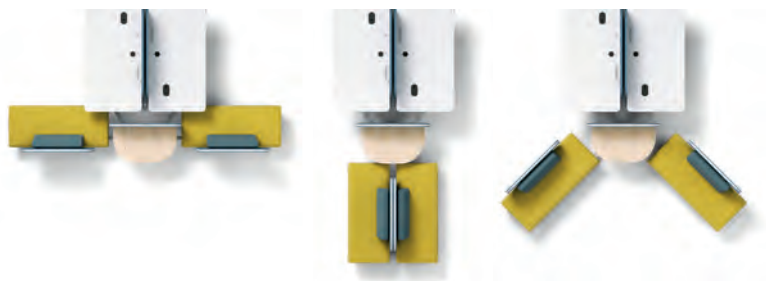

MEET

WORK

SERVICE POINT

STORAGE

The two height-adjustable main modules WORK and MEET are equipped with acoustically effective NeoTex shielding and they offer ergonomics and privacy at the workplace. Combined with the smart connection modules SERVICE POINT or STORAGE connection modules, they become self-sufficient work islands – ideal for temporary desk-sharing workstations.

Terminal modules

ADAPTER

SERVICE POINT

WINGS

SEAT

Meet & Seat can be used to create small stand-up meeting spaces as well as large project islands in central zones. The terminal module SEAT invites to short informal discussions with colleagues and to switch work positions. The SERVICE POINT modules bring comfort into the workplace. The STORAGE and WINGS modules provide direct storage space.