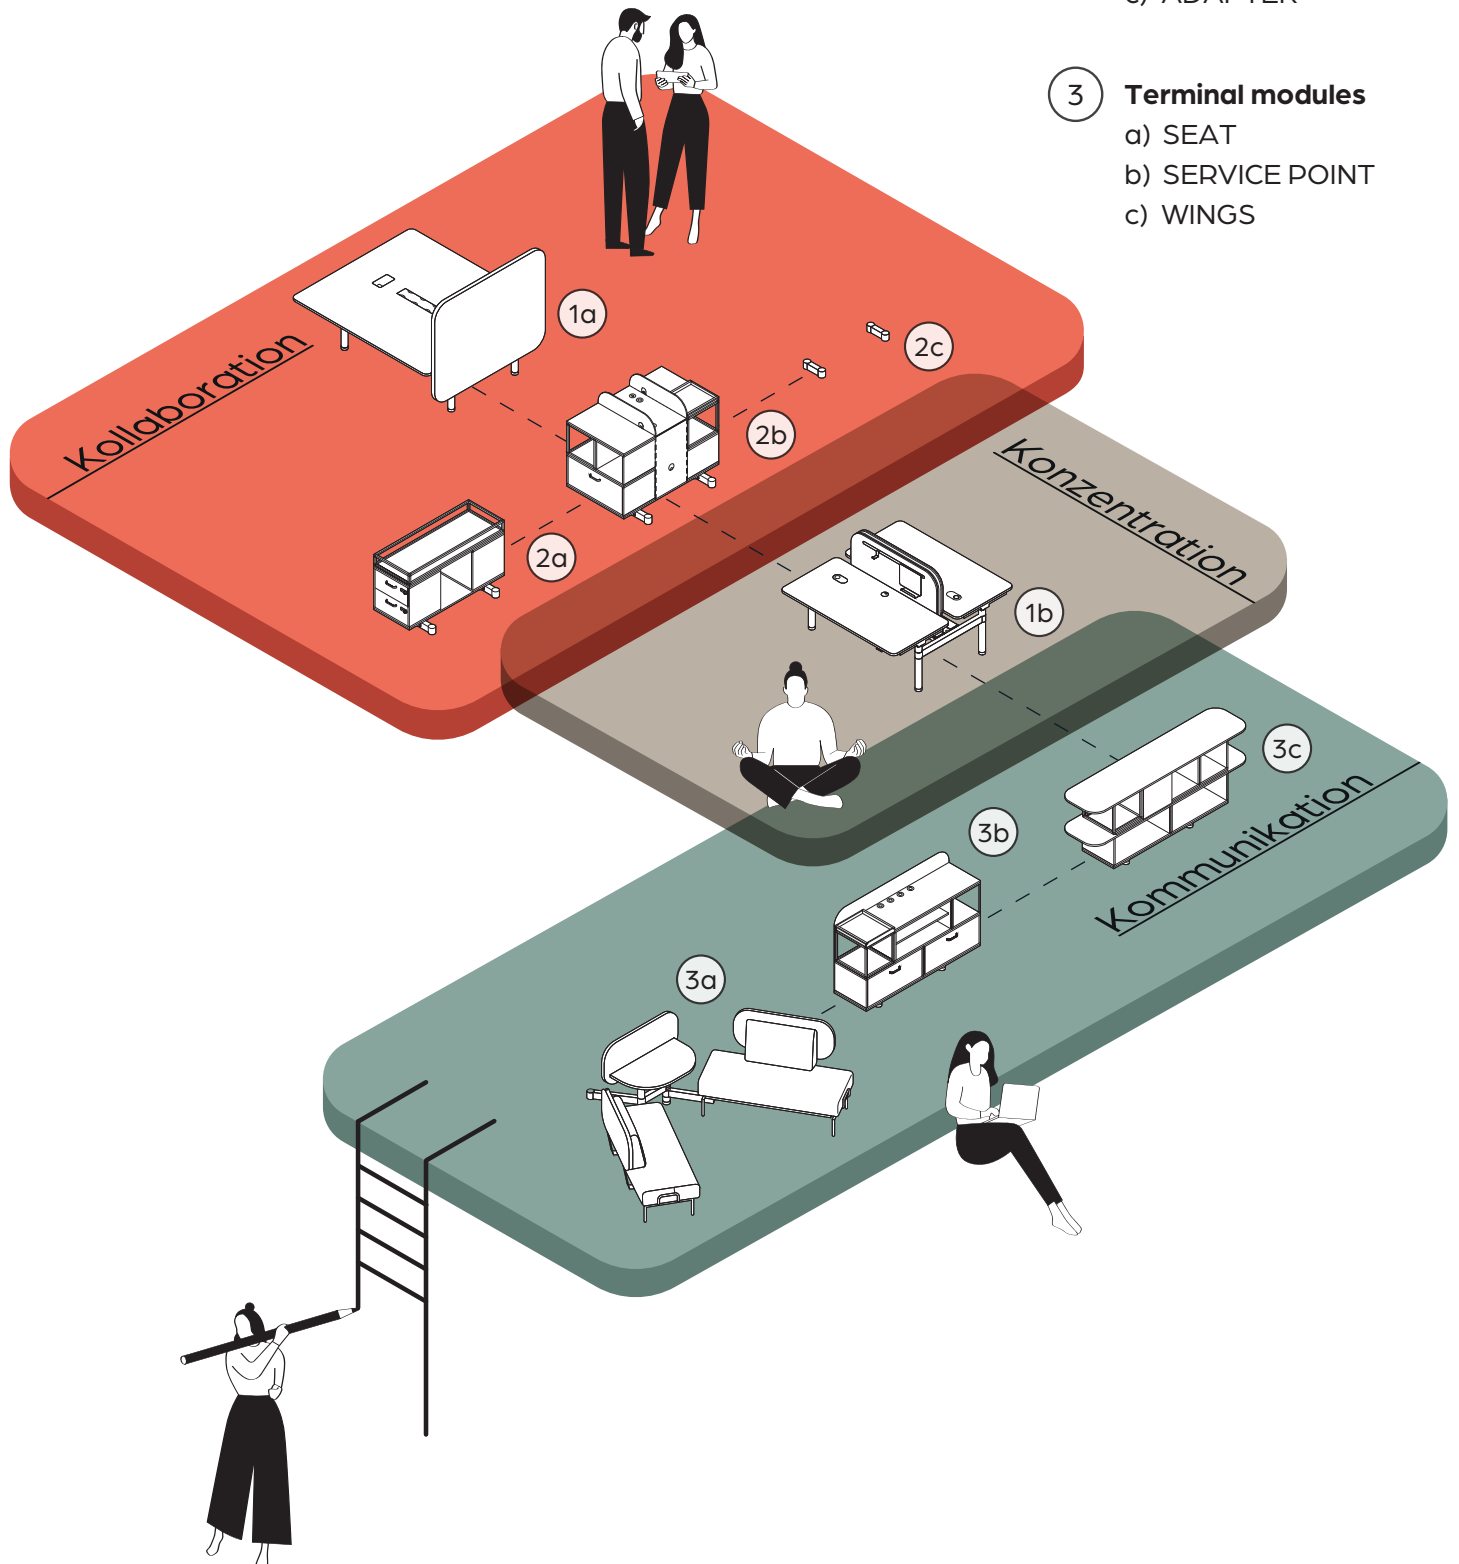

BASE free*

STAY free*

STORAGE free*

TIDY free*

VIEW free*

WINGS

COUNTER

TOGETHER free*

FLAGSHIP free*

* These modules are also available as “wall variations”.

Flexible, structure-providing gaps characterise the atmosphere in the office.

The diverse Ways – Modules can be flexibly combined and used for shielding, structure-providing elements or private storage areas. This makes optimal use of space and creates agile working environments. The well-balanced mix of transparency and shielding results in the perfect feel-good atmosphere.

Together with our customers, we design active future work environments.

Meet & Seat – Joint focus

- ① **Main modules**
 - a) MEET
 - b) WORK

- ② **Connection modules**
 - a) STORAGE
 - b) SERVICE POINT
 - c) ADAPTER

- ③ **Terminal modules**
 - a) SEAT
 - b) SERVICE POINT
 - c) WINGS

Meet & Seat combines ergonomic work, clever storage spaces, lounge furniture and space for spontaneous meetings.

The unlimited, optional configurations offer numerous possibilities for the design of working environments, meeting islands, self-sufficient project islands and interim zones. Here, apparent opposites become complementary features. Concentrates focussing and collaborative works happen in one place.