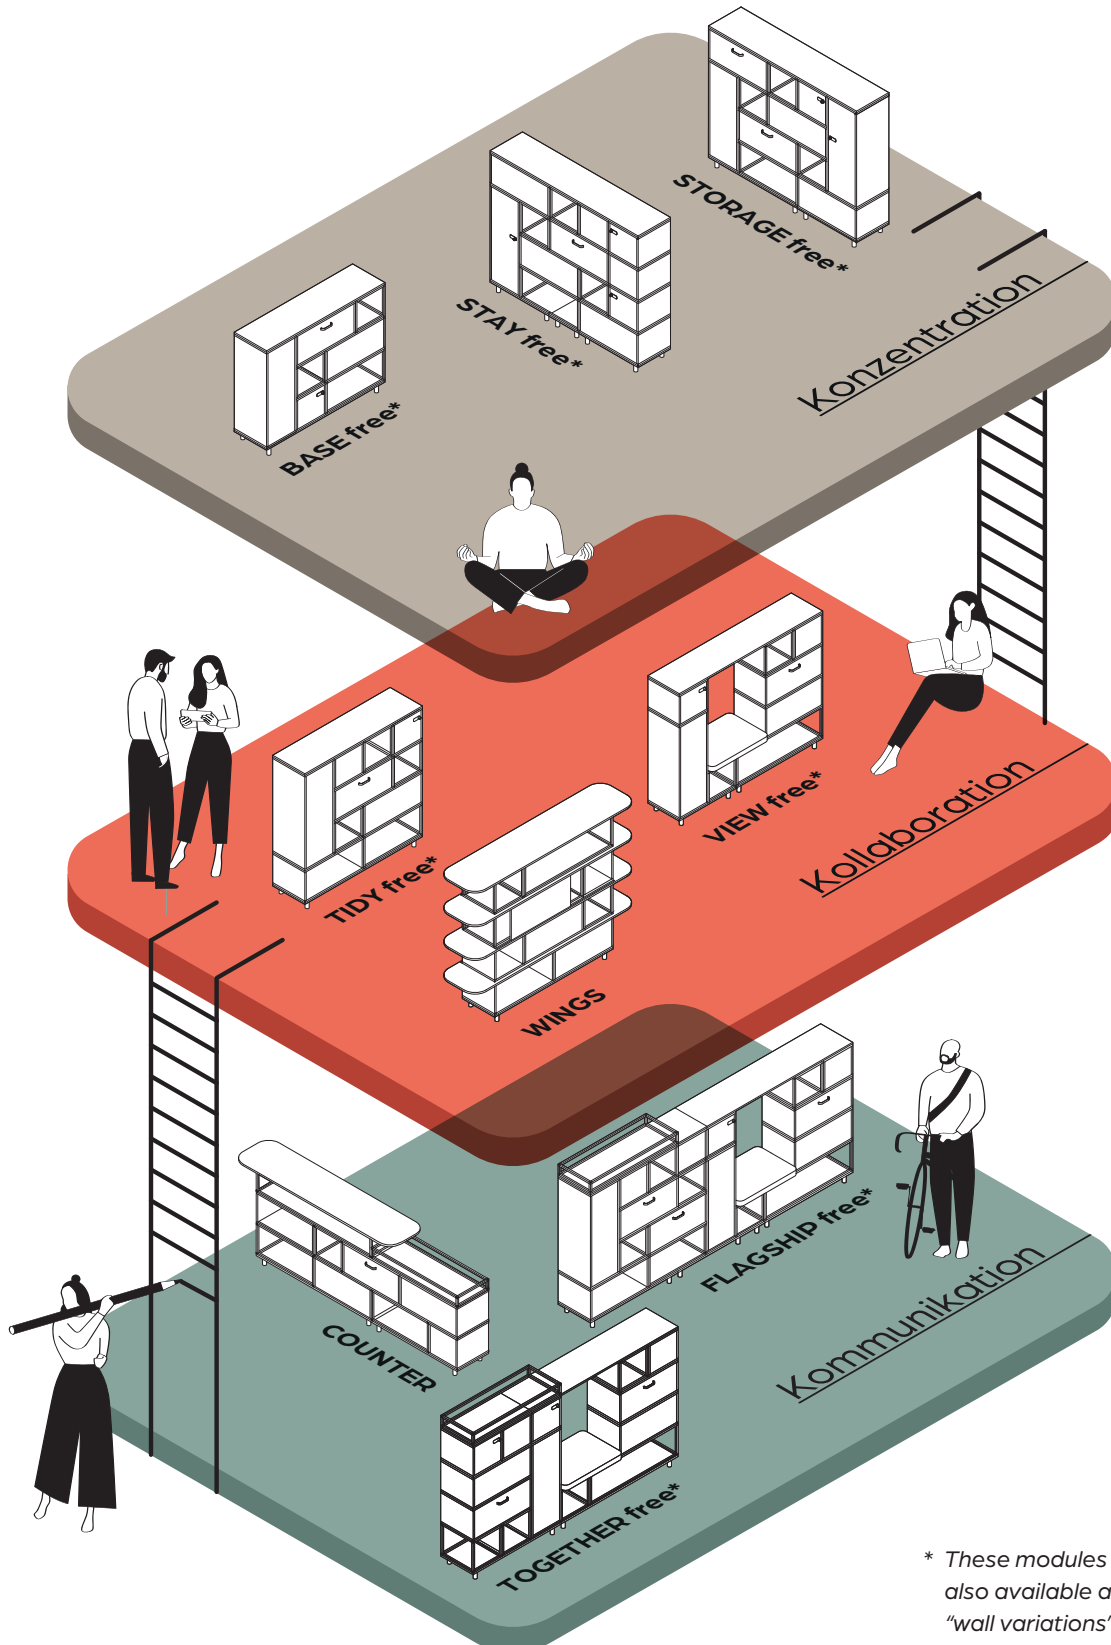

Ways
TOGETHER free
P. 9

Wellbeing

Meet & Seat
from P. 15

Versatile furniture for lively offices with wellbeing character

Employees who feel well and can expand their potential are the key factor for successful companies. Modern work environments play an important role.

With our new **Ways** and **Meet & Seat** developments, we design your spaces for the dynamic and cooperative interaction of your staff. The versatile storage room programme and the modular table system are designed in

such a manner that everything is possible. From stand-up meeting to project rooms and desk-sharing workspaces. With "Well Being", "Nordic" and "Black & White", you can choose between three harmonically synchronised colour worlds made of sustainable materials. Just select and enjoy.

Ways – New ways to design gaps

* These modules are also available as "wall variations"

What lends structure to open spaces? Ways is the perfect room divider, shelving systems, locker and personal storage areas in one system. Open libraries with seats for inspiring team sections, transparent shielding for work spaces, lockable, private storage areas where they are needed and space for the favourite vase – Ways provides it all. Open spaces are given structure and provide your employees with dynamic feel-good workplaces with the freestanding storage system that can be operated from both sides.