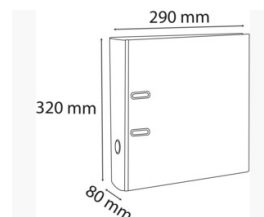

PRODUCT SHEET 53981E

EXACOMPTA
PARIS

Reference code	53981E
designation	Exacompta Forever Prem'Touch Recycled Lever Arch File, A4, 80mm Spine
Collection	Forever®
Material	Cardboard paper covered
Product size	320x290 mm
Colour	Black
Product size (LxIxh)	285 x 800 x 318 mm
Unit weight	406 g
Product volume	72.504 dm ³
Ean code	3130630539810
Units per box	10
Size pack (LxIxh)	565 x 195 x 325 mm
Box weight	4 330 g
Pack volume	35.807 dm ³
EAN pack	3130631539819
Units per pallet	480
Size pallet (LxIxh)	1200 x 800 x 2130 mm
Palette weight	205 440 g
Pallet volume	2 045 dm ³

www.blauer-engel.de/uz14b

Specification

Brand : Exacompta
Warranty : 10 years
Size : A4
Product type : Ring binder
Interior material : Recycled Paper
Type : Lever Arch File
Number of rings : 2
Rings : mechanism 80mm
Spine (mm) : 80
Thumbhole : Yes
Label on spine : Glued
Ring type : 6

Forever PremTouch Lever Arch Files are made from 100% recycled two coloured papers with 100% recycled strong board. 32x29cm in size and can hold A4 plus documents. 80mm spine and 80mm rings. Metal reinforced finger hole and bottom edge. Equipped with a Prem'Touch mechanism, 10 years warranty.