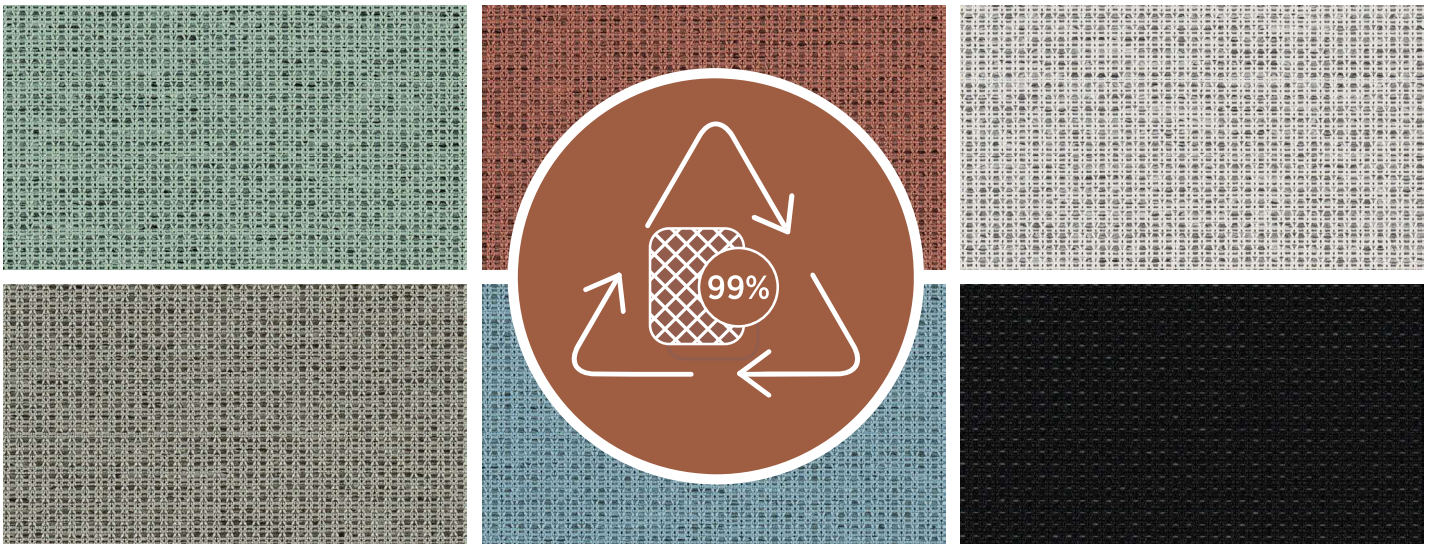

Inspiring colours

The Utila chair offers a wide range of inspiring colours and fabric types. Among the available finishes is the Tale mesh, made from 99% recycled polyester. The mesh not only enhances the character of the chair, but also increases seating comfort. It is available in muted colours inspired by nature, such as shades of grey, green, red and blue. These reflect dark pastels and organic colours perfectly in line with the popular interior trend of biophilic design.

The extensive palette of available upholstery and the dedicated Tale mesh enable the creation of personalised interiors, perfectly tailored to the company's image and expectations.

Der Stuhl Utila bietet eine breite Palette an inspirierenden Farben und Stoffarten. Unter den verfügbaren Bezugsstoffen findet sich das Tale-Mesh, welches zu 99 % aus recyceltem Polyester besteht. Das Mesh unterstreicht nicht nur den Charakter des Stuhls, sondern steigert auch den Sitzkomfort. Es ist in gedeckten, von der Natur inspirierten Farben erhältlich, wie Grau-, Grün-, Rot- und Blautöne. Diese Farbpalette spiegelt dunkle Pastelltöne und organische Farben wider und folgt damit dem Trend des biophilen Designs.

Die umfangreiche Auswahl an Stoffen und das spezielle Tale-Mesh ermöglichen die Gestaltung individueller Räume, die perfekt auf das Image und die Erwartungen eines Unternehmens zugeschnitten sind.

99% recycled polyester mesh | 99% recyceltes Polyestergewebe